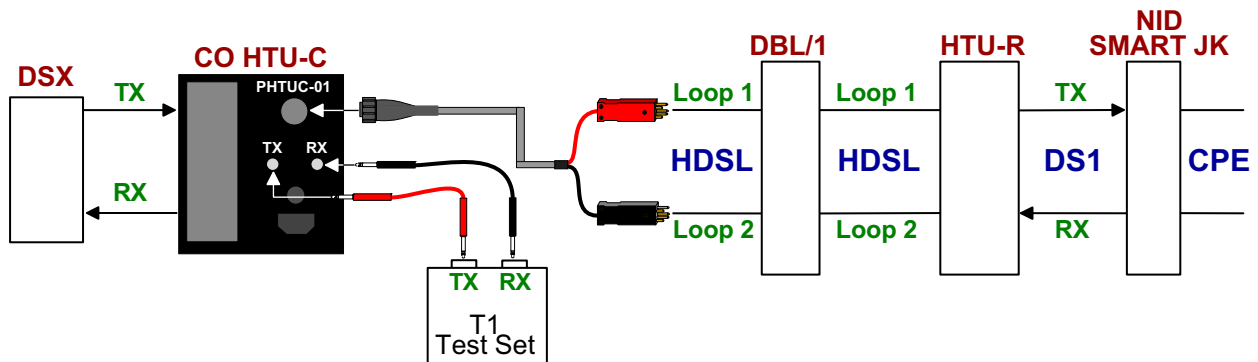

- ▶ Portable Powering / Test Unit
- ▶ Isolates Troubles
- ▶ New Installs
- ▶ Bantam Jacks for T1 Test Sets
- ▶ 1 Slot (2 & 4 Wire)
- ▶ 3192 Mech.

HDSL Application Diagram

Ordering Information:

PHTUC-QWE01 Portable "C" HDSL Powering / Test Unit Kit

Includes: (1) PHTUC-01, (1) 400210RD, (1) 400210BK, (1) 4C-463LY-12, (1) 4C-412LY-12, (1) 4C-PORTLY-12 & (1) 600510 - Carrying Case

MAT #
1201288

4C-A-12	Male Lock Plug to (4) Std Alligator Clips w/ GND, (12')	1230934
4C-6P-12	Male Lock Plug to (4) 6P Alligator Clips w/ GND, (12')	1230936
4C-412LY-12	Male Lock Plug to 412 Long "Y", (12')	1230933
4C-463LY-12	Male Lock Plug to 463 Long "Y", (12')	1230932
400210BK	Bantam to Bantam Test Set Cord - Black, (6')	1157483
400210RD	Bantam to Bantam Test Set Cord - Red, (6')	1157482