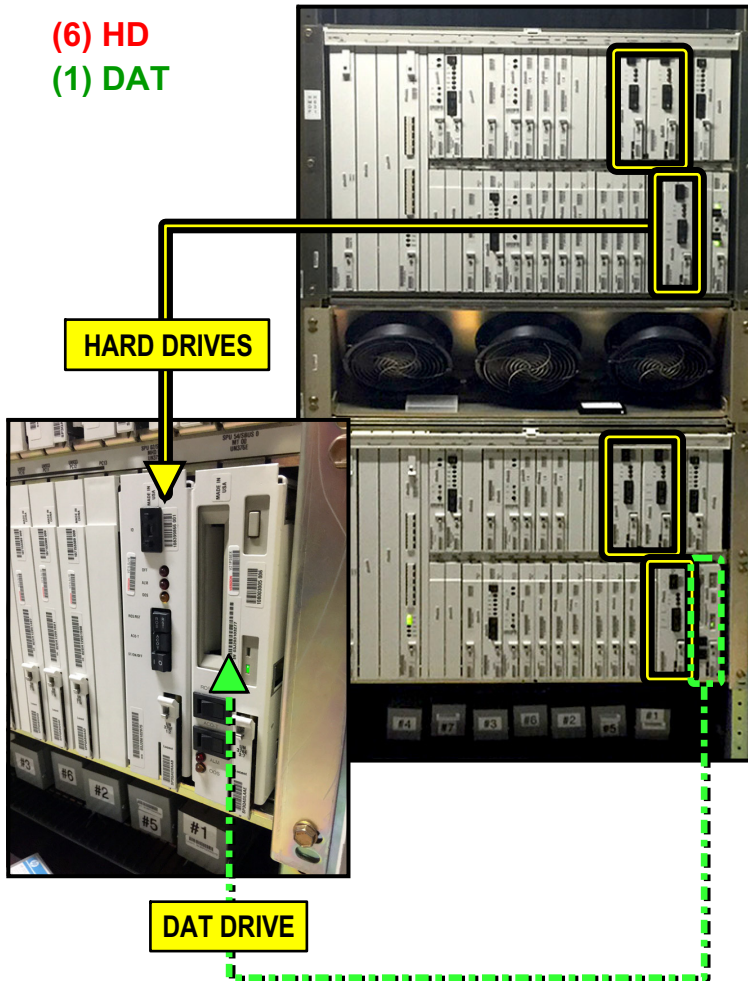

## 5ESS SWITCH w/ EXISTING DRIVES (w/ "MOVING PARTS")

## NEW SOLID STATE DRIVES FROM TAG

**NEW HARD DRIVE**  
(installed on UN375E/F circuit pack)

**NEW DAT DRIVE w/ COMPACT FLASH**  
(installed on UN376E/F circuit pack)

### Application:

TAG can **REPLACE** failing / broken 5ESS Hard Drives & DAT Drives with **NEW** Solid State SCSI Drives.

TAG MODEL #	USED ON UN375E AND UN375F CIRCUIT PACKS (HD)	
TSD-5ESS-01	Solid State Replacement for: <b>Hard Drive</b> , HECI code SP3QADRAAA (typical), KS-23908 QUANTUM 3.5 INCH SCSI	9.1 Gb
<b>MAT #</b> <b>R1354898</b>		

TAG MODEL #	USED ON UN376E AND UN376F CIRCUIT PACKS (DAT)	
TSDT-5ESS-01	Solid State Replacement for: <b>DAT Drive</b> , C1539, HECI code SP3QADLAAC (typical), Includes: 4Gb Industrial Compact Flash Card (# TSD-CF-04*)	4 Gb
<b>MAT #</b> <b>R1355139</b>		