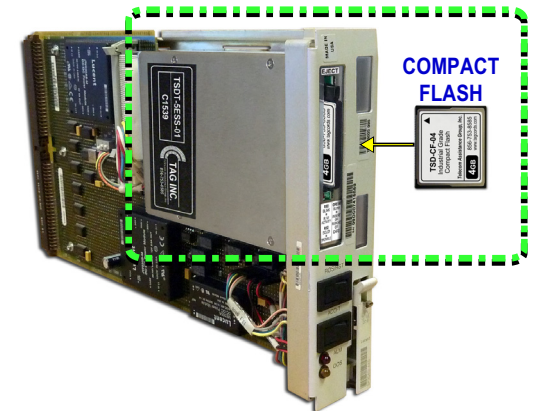

## 5ESS SWITCH w/ EXISTING DRIVES (w/ "MOVING PARTS")

## NEW SOLID STATE DRIVES FROM TAG

**NEW HARD DRIVE**  
(installed on UN375E/F circuit pack)

**NEW DAT DRIVE w/ COMPACT FLASH**  
(installed on UN376E/F circuit pack)

### Application:

TAG can **REPLACE** failing / broken 5ESS Hard Drives & DAT Drives with **NEW** Solid State SCSI Drives.

TAG MODEL #	USED ON UN375E AND UN375F CIRCUIT PACKS (HD)	
TSD-5ESS-01	Solid State Replacement for: <b>Hard Drive</b> , HECI code SP3QADRAAA (typical), KS-23908 QUANTUM 3.5 INCH SCSI	9.1 Gb
<b>MAT #</b> <b>R1354898</b>		

TAG MODEL #	USED ON UN376E AND UN376F CIRCUIT PACKS (DAT)	
TSDT-5ESS-01	Solid State Replacement for: <b>DAT Drive</b> , C1539, HECI code SP3QADLAAC (typical), Includes: 4Gb Industrial Compact Flash Card (# TSD-CF-04*)	4 Gb
<b>MAT #</b> <b>R1355139</b>		