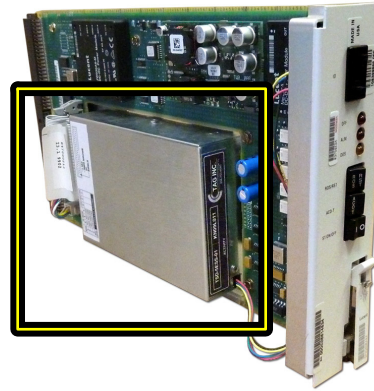

## 5ESS SWITCH w/ EXISTING DRIVES (w/ "MOVING PARTS")

## NEW SOLID STATE DRIVES FROM TAG

**NEW HARD DRIVE**  
(installed on UN375E/F circuit pack)

**NEW DAT DRIVE w/ COMPACT FLASH**  
(installed on UN376E/F circuit pack)

### Application:

TAG can **REPLACE** failing / broken 5ESS Hard Drives & DAT Drives with **NEW** Solid State SCSI Drives.

TAG MODEL #	USED ON UN375E AND UN375F CIRCUIT PACKS (HD)	
TSD-5ESS-01	Solid State Replacement for: <b>Hard Drive</b> , HECI code SP3QADRAAA (typical), KS-23908 QUANTUM 3.5 INCH SCSI	9.1 Gb
<b>MAT #</b> <b>R1354898</b>		

TAG MODEL #	USED ON UN376E AND UN376F CIRCUIT PACKS (DAT)	
TSDT-5ESS-01	Solid State Replacement for: <b>DAT Drive</b> , C1539, HECI code SP3QADLAAC (typical), Includes: 4Gb Industrial Compact Flash Card (# TSD-CF-04*)	4 Gb
<b>MAT #</b> <b>R1355139</b>		