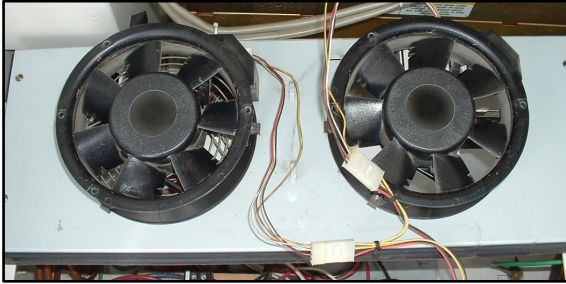

## "NEC C-REX"

**PN # TF-CREX-01**  
48V Fan for  
**NEC C-REX Cabinet Fan Tray**  
(Round Fan) w/ 4 Wire Plug

**ZHONE / NEC ISC-303 FAN TRAY**  
(w/ 2 EXISTING FANS) *(fan tray is not included)*

**MAT # 1355199**

**MAT # 1355240**

**NEW F2876A**  
Alarm Control Boards  
are also available,  
order # **TFC-F2876A**,  
**MAT # 1479394**

**PN # TF-CREX-02**  
48V Fan for  
**NEC C-REX Cabinet Fan Shelf**  
(Square Fan) w/ 2 Wire Open End

**NEC F2876A FAN SHELF**  
(w/ 4 EXISTING FANS) *(fan shelf is not included)*

**PN # TF-CREX-03**  
48V Fan for  
**NEC C-REX Cabinet ECU Fan Tray Unit**  
(Square Fan) w/ 3 Wire Open End

**NEC Y4899A/74884A ECU**  
(w/ 4 EXISTING FANS) *(ECU fan unit is not included)*