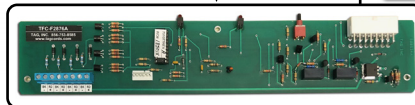

## "NEC C-REX"

**PN # TF-CREX-01**  
48V Fan for  
**NEC C-REX Cabinet Fan Tray**  
(Round Fan) w/ 4 Wire Plug

**ZHONE / NEC ISC-303 FAN TRAY**  
(w/ 2 EXISTING FANS) *(fan tray is not included)*

**MAT # 1355199**

**MAT # 1355240**

**NEW F2876A**  
Alarm Control Boards  
are also available,  
order # **TFC-F2876A**,  
**MAT # 1479394**

**PN # TF-CREX-02**  
48V Fan for  
**NEC C-REX Cabinet Fan Shelf**  
(Square Fan) w/ 2 Wire Open End

**NEC F2876A FAN SHELF**  
(w/ 4 EXISTING FANS) *(fan shelf is not included)*

**PN # TF-CREX-03**  
48V Fan for  
**NEC C-REX Cabinet ECU Fan Tray Unit**  
(Square Fan) w/ 3 Wire Open End

**NEC Y4899A/74884A ECU**  
(w/ 4 EXISTING FANS) *(ECU fan unit is not included)*