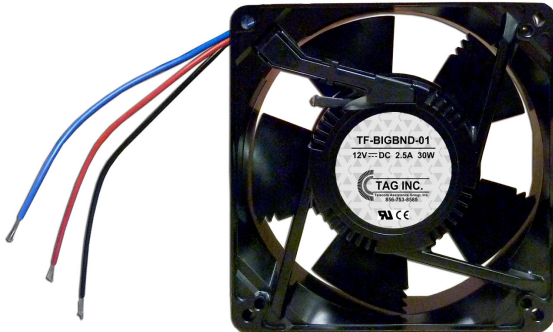

BigBand / ADC Replacement Fans

"BigBand SDV Mux"

*** Customer supplied shelf -**
For more information,
Please call: 856-753-8585
or email: custsvcs@tagcords.com

BIGBAND FAN SHELF →

PN # TF-BIGBND-01
BigBand 12 Volt, 3 Wire Open End
Replacement Fan w/ Speed Control
(fan only, use existing guard grill & hardware)
*(use in **BigBand SDV Mux**)*

MAT # 1341523

PN # TF-BIGBND-03SR *
BigBand Shelf / Door Repair
 TAG repair service includes: (3) PN # TF-BIGBND-01 Fans

MAT # 7005999

PN # TF-BIGBPS-01
12 Volt Replacement Fan (40mm)
w/ 3 Wire Plug for
BigBand & ADC RF Worx Power Supplies

"BigBand FTTP & ADC RF Worx"

POWER SUPPLY
(FRONT VIEW)

POWER SUPPLY
(BACK VIEW) w/ EXISTING FANS

40mm

3 Wire Plug

(fan only - use with existing mounting bracket / guard grill)

150 Cooper Rd. (F-15)
 W. Berlin, NJ 08091