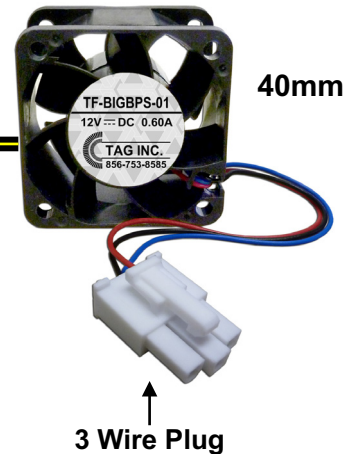

BigBand / ADC Replacement Fans

"BigBand SDV Mux"

*** Customer supplied shelf -**
For more information,
Please call: 856-753-8585
or email: custsvcs@tagcords.com

BIGBAND FAN SHELF →

PN # TF-BIGBND-01
BigBand 12 Volt, 3 Wire Open End
Replacement Fan w/ Speed Control
(fan only, use existing guard grill & hardware)
*(use in **BigBand SDV Mux**)*

MAT # 1341523

PN # TF-BIGBND-03SR *
BigBand Shelf / Door Repair
 TAG repair service includes: (3) PN # TF-BIGBND-01 Fans

MAT # 7005999

PN # TF-BIGBPS-01
12 Volt Replacement Fan (40mm)
w/ 3 Wire Plug for
BigBand & ADC RF Worx Power Supplies

"BigBand FTTP & ADC RF Worx"

POWER SUPPLY
(FRONT VIEW)

POWER SUPPLY
(BACK VIEW) w/ EXISTING FANS

40mm

3 Wire Plug

(fan only - use with existing mounting bracket / guard grill)

150 Cooper Rd. (F-15)
 W. Berlin, NJ 08091