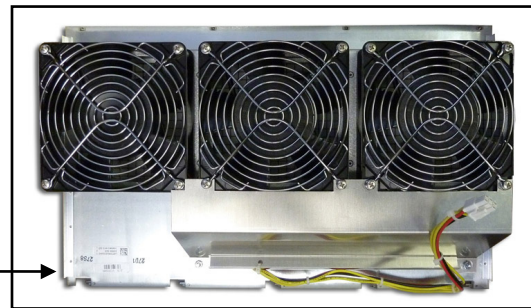

BigBand / ADC Replacement Fans

"BigBand SDV Mux"

*** Customer supplied shelf -**
For more information,
Please call: 856-753-8585
or email: custsvcs@tagcords.com

BIGBAND FAN SHELF →

PN # TF-BIGBND-01
BigBand 12 Volt, 3 Wire Open End
Replacement Fan w/ Speed Control
(fan only, use existing guard grill & hardware)
*(use in **BigBand SDV Mux**)*

MAT # 1341523

PN # TF-BIGBND-03SR *
BigBand Shelf / Door Repair
 TAG repair service includes: (3) PN # TF-BIGBND-01 Fans

MAT # 7005999

PN # TF-BIGBPS-01
12 Volt Replacement Fan (40mm)
w/ 3 Wire Plug for
BigBand & ADC RF Worx Power Supplies

"BigBand FTTP & ADC RF Worx"

POWER SUPPLY
(FRONT VIEW)

POWER SUPPLY
(BACK VIEW) w/ EXISTING FANS

40mm

3 Wire Plug

(fan only - use with existing mounting bracket / guard grill)

150 Cooper Rd. (F-15)
 W. Berlin, NJ 08091