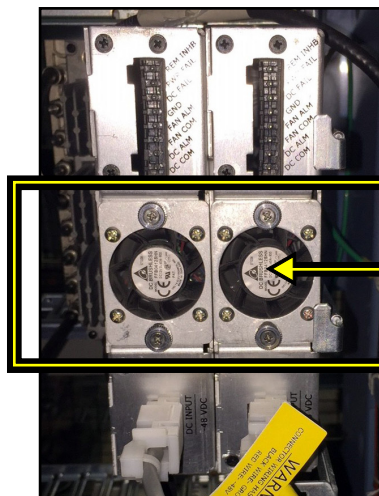

MAT # 1341523

PN # TF-BIGBND-03SR *
BigBand Shelf / Door Repair
 TAG repair service includes: (3) PN # TF-BIGBND-01 Fans

MAT # 7005999

PN # TF-BIGBPS-01
12 Volt Replacement Fan (40mm)
w/ 3 Wire Plug for
BigBand & ADC RF Worx Power Supplies

"BigBand FTTP & ADC RF Worx"

POWER SUPPLY
(FRONT VIEW)

POWER SUPPLY
(BACK VIEW) w/ EXISTING FANS

40mm

3 Wire Plug

(fan only - use with existing mounting bracket / guard grill)

150 Cooper Rd. (F-15)
 W. Berlin, NJ 08091