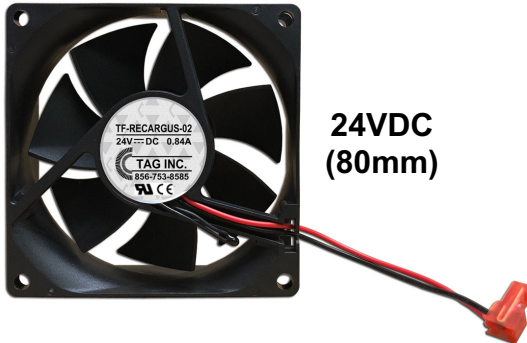

OSP Cabinet Replacement Fans

"ES660C Rectifier, 24V (60mm)"

24VDC
(60mm x 25mm)

PN # TF-ES660-01
24V (60mm x 25mm) Fan for
Lucent ES660C Rectifier Unit

w/ 2 Wire Plug

"Argus Rectifier, 12V (80mm)"

12VDC
(80mm)

PN # TF-RECARGUS-01
12V (80mm) Fan for
Argus Rectifier Cabinet

w/ 2 Wire Plug

"Argus Rectifier, 24V (80mm)"

24VDC
(80mm)

PN # TF-RECARGUS-02
24V (80mm) Fan for
Argus Rectifier Cabinet
w/ 2 Wire Right Angle Plug

MAT # 1474133

PN # TF-RECARGUS-03
24V (80mm) Fan for
Argus Rectifier Cabinet
w/ 2 Wire Right Angle Plug
& Threaded Inserts

"Argus Rectifier, 12V (120mm)"

12VDC
(120mm)

PN # TF-RECARGUS-04
12V (120mm) Fan for
Argus Rectifier Cabinet