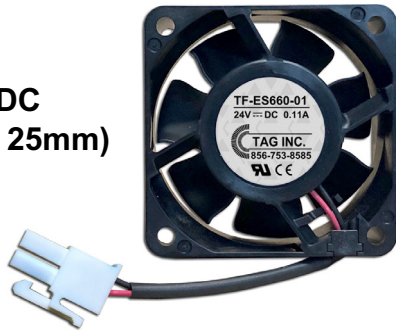

OSP Cabinet Replacement Fans

"ES660C Rectifier, 24V (60mm)"

24VDC
(60mm x 25mm)

PN # TF-ES660-01
24V (60mm x 25mm) Fan for
Lucent ES660C Rectifier Unit

w/ 2 Wire Plug

"Argus Rectifier, 12V (80mm)"

12VDC
(80mm)

PN # TF-RECARGUS-01
12V (80mm) Fan for
Argus Rectifier Cabinet

w/ 2 Wire Plug

"Argus Rectifier, 24V (80mm)"

24VDC
(80mm)

PN # TF-RECARGUS-02
24V (80mm) Fan for
Argus Rectifier Cabinet
w/ 2 Wire Right Angle Plug

MAT # 1474133

PN # TF-RECARGUS-03
24V (80mm) Fan for
Argus Rectifier Cabinet
w/ 2 Wire Right Angle Plug
& Threaded Inserts

"Argus Rectifier, 12V (120mm)"

12VDC
(120mm)

PN # TF-RECARGUS-04
12V (120mm) Fan for
Argus Rectifier Cabinet