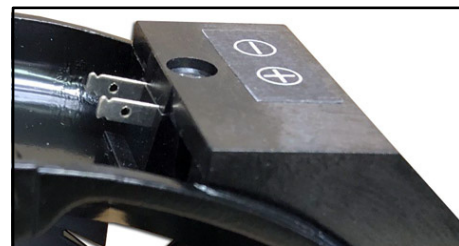

150 Cooper Rd. (F-15)
W. Berlin, NJ 08091

www.tagcords.com

Telephone: (856) 753-8585
Fax : (856) 768-7645

Telecom Assistance Group