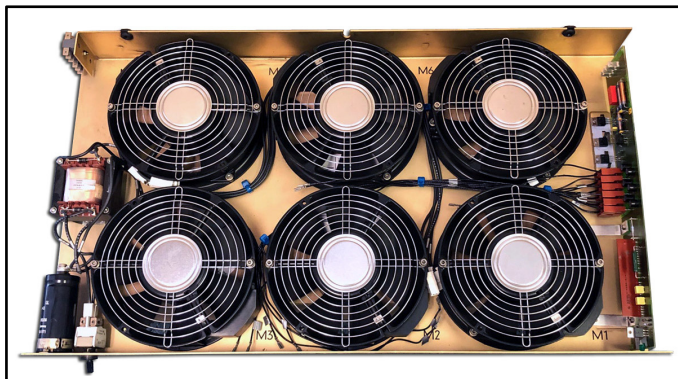

Siemens EWSD* Replacement Fans

"Siemens EWSD"

PN # TF-EWSD-01

48 Volt Replacement Fan for
Siemens EWSD Fan Tray

Square Fan w/ Power Prongs

(fan only, use with existing guard grill)

MAT # 1341508

SIEMENS EWSD FAN TRAY (10 SQUARE FANS)
(S30050-B5681, fan tray is not included)

(connector view)

"Siemens EWSD"

PN # TF-EWSD-02

48 Volt Replacement Fan for
Siemens EWSD Fan Tray

Round Fan w/ Power Prongs

(fan only, use with existing guard grill)

SIEMENS EWSD FAN TRAY (6 ROUND FANS)
(S30050-B5877, fan tray is not included)