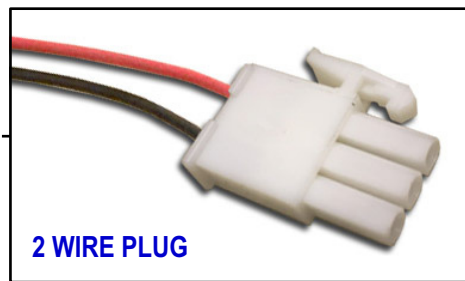

Lorain / Marconi Rectifier Unit Replacement Fans

"AC Fan"

"RHM-400/800 Rectifier"

POWER PRONGS

Ordering Information:

TF-RHM400-01 **220VAC Fan for RHM-400/800 Rectifier Unit (Lorain / Marconi) w/ power prongs**
(use in RHM400D50 & RHM800E50 Rectifier Units)

MAT #
1341529

"DC Fan"

"A50B50* Rectifier"

**V50B50 fans are also available - see ordering information below*

2 WIRE PLUG

Ordering Information:

TF-LRA50B50-01 **48V Fan for A50B50 Rectifier Unit (Lorain / Marconi) w/ 2 Wire Plug**