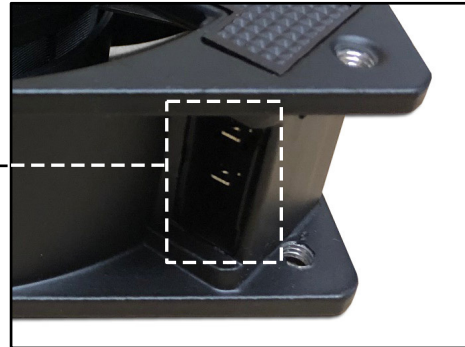

Lorain / Marconi Rectifier Unit Replacement Fans

"AC Fan"

"RHM-400/800 Rectifier"

POWER PRONGS

Ordering Information:

TF-RHM400-01 **220VAC Fan for RHM-400/800 Rectifier Unit (Lorain / Marconi) w/ power prongs**
(use in RHM400D50 & RHM800E50 Rectifier Units)

MAT #
1341529

"DC Fan"

"A50B50* Rectifier"

**V50B50 fans are also available - see ordering information below*

2 WIRE PLUG

Ordering Information:

TF-LRA50B50-01 **48V Fan for A50B50 Rectifier Unit (Lorain / Marconi) w/ 2 Wire Plug**