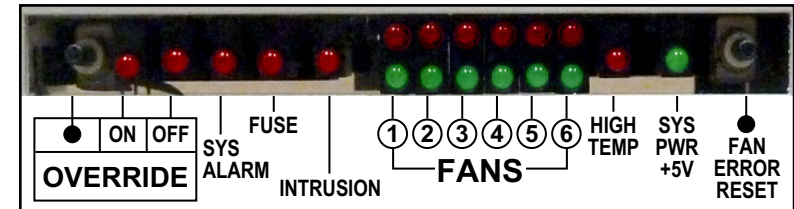

Fan Environmental Control Unit (ECU) Replacement for Remote Cabinet Sites

TFC-MESA246-01

REMOTE CABINET w/ ECU

- Drop-In Replacement for Remote Cabinet (Sites)
- Variable Speed Control 2, 4 or 6 Fans
- Battery Life Conservation
- Heat Exchanger Fan Life Conservation
- Reduces Energy Costs
- Plug & Play (no programming)
- Alarms for Fans, Fuses, High Temps & Intrusion

PN # TFC-MESA246-01
Fan Environmental Control Unit (ECU) Replacement for Remote Cabinet Sites

(BACK VIEW)

(FRONT VIEW)

Ordering Information:

TFC-MESA246-01

Fan Environmental Control Unit (ECU) for Remote Cabinet Sites