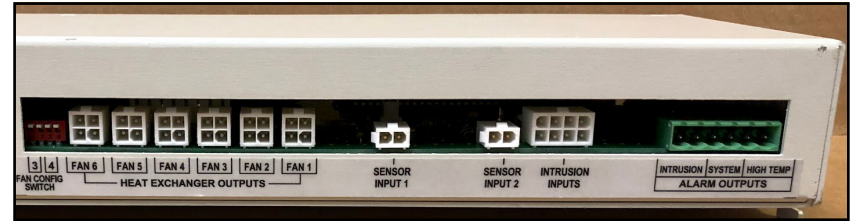

Fan Environmental Control Unit (ECU) Replacement for Remote Cabinet Sites

TFC-MESA246-01

REMOTE CABINET w/ ECU

- Drop-In Replacement for Remote Cabinet (Sites)
- Variable Speed Control 2, 4 or 6 Fans
- Battery Life Conservation
- Heat Exchanger Fan Life Conservation
- Reduces Energy Costs
- Plug & Play (no programming)
- Alarms for Fans, Fuses, High Temps & Intrusion

PN # TFC-MESA246-01
Fan Environmental Control Unit (ECU) Replacement for Remote Cabinet Sites

(BACK VIEW)

(FRONT VIEW)

Ordering Information:

TFC-MESA246-01

Fan Environmental Control Unit (ECU) for Remote Cabinet Sites