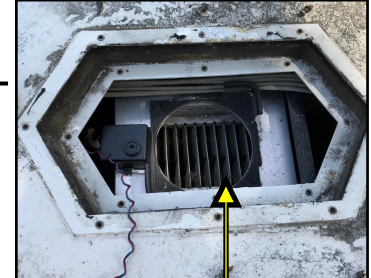

(2) IN EACH CABINET

TAG # TF-MCABTZ-01

Brightspeed SAP MAT # 1359387

(NEW "TOP" Heat Exchanger)

TAG # TF-FA400-02

Brightspeed SAP MAT # 1439623

(NEW "SLAVE" Tray Fan)

(12) IN EACH CABINET

(3 TRAYS w/ 4 FANS)