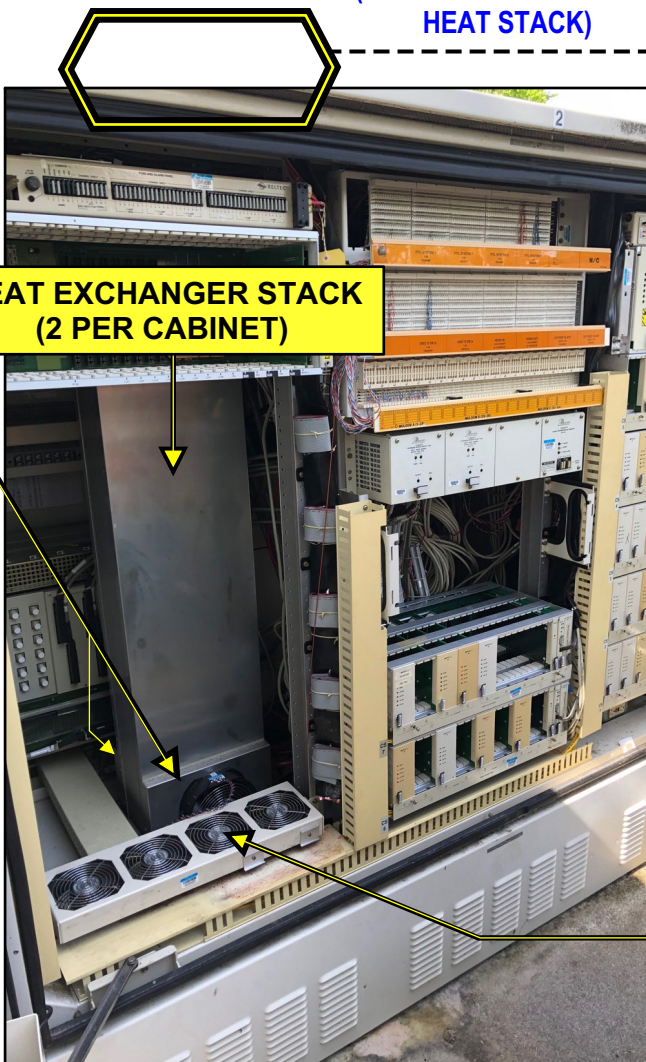

HEAT EXCHANGER STACK (2 PER CABINET)

MESA 6 - MARCONI CABINET (INSIDE VIEW)

150 Cooper Rd. (F-15)
W. Berlin, NJ 08091

www.tagcords.com
Telecom Assistance Group

Telephone: (856) 753-8585
Fax: (856) 768-7645