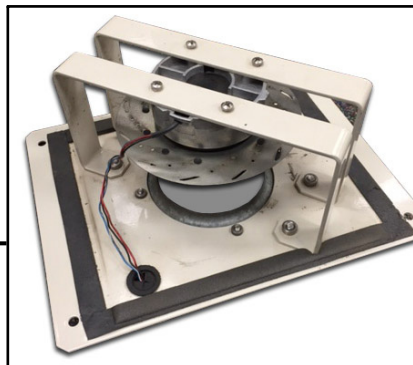

Mesa 768 Cabinet Solutions for Brightspeed

New Heat Exchanger Replacements

**MOUNTING BRACKET
LOCATED ON THE ROOF
OF THE CABINET**

(133mm)

TAG # TF-MC133-02

(NEW 133mm
Heat Exchanger)

**Brightspeed SAP MAT #
1355448**

**(1) IN EACH
CABINET**

**TAG Inc. - (REPAIRS)
MARCONI / RELTEC / TELLABS
POWER CONTROL UNITS (PCU's)**

MESA 768 CABINET (FRONT VIEW)

MESA 768 CABINET (INSIDE - FRONT VIEW)

- Trace Circuitry Testing & Repair
- Component Testing & Replacement

Ordering Information:

TF-MC133-02

**Brightspeed SAP MAT #
1355448**

**(133mm) Heat Exchanger for Mesa 768 Cabinets
w/ 3 Pin Plug**
(fan only - use with existing mounting bracket)

(133mm)