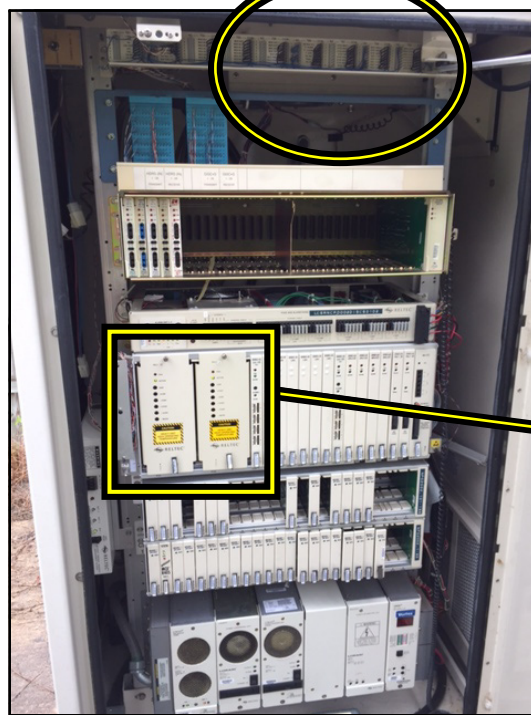

Mesa 768 Cabinet Solutions for Brightspeed

New Heat Exchanger Replacements

**MOUNTING BRACKET
LOCATED ON THE ROOF
OF THE CABINET**

(133mm)

TAG # TF-MC133-02

(NEW 133mm
Heat Exchanger)

**Brightspeed SAP MAT #
1355448**

**(1) IN EACH
CABINET**

**TAG Inc. - (REPAIRS)
MARCONI / RELTEC / TELLABS
POWER CONTROL UNITS (PCU's)**

MESA 768 CABINET (FRONT VIEW)

MESA 768 CABINET (INSIDE - FRONT VIEW)

- Trace Circuitry Testing & Repair
- Component Testing & Replacement