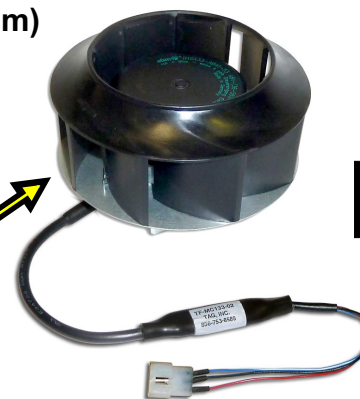

Mesa 768 Cabinet Solutions for Brightspeed

New Heat Exchanger Replacements

**MOUNTING BRACKET
LOCATED ON THE ROOF
OF THE CABINET**

(133mm)

TAG # TF-MC133-02

(NEW 133mm
Heat Exchanger)

**Brightspeed SAP MAT #
1355448**

**(1) IN EACH
CABINET**

**TAG Inc. - (REPAIRS)
MARCONI / RELTEC / TELLABS
POWER CONTROL UNITS (PCU's)**

MESA 768 CABINET (FRONT VIEW)

MESA 768 CABINET (INSIDE - FRONT VIEW)

- Trace Circuitry Testing & Repair
- Component Testing & Replacement

Ordering Information:

TF-MC133-02

**Brightspeed SAP MAT #
1355448**

**(133mm) Heat Exchanger for Mesa 768 Cabinets
w/ 3 Pin Plug**
(fan only - use with existing mounting bracket)

(133mm)