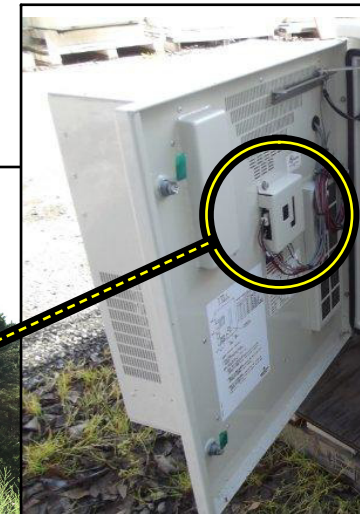

TAG # TF-MC225-01

(NEW 225mm Heat Exchanger)

**Brightspeed SAP MAT #
1345222**

**(2) IN EACH
CABINET**

TAG # TFC-MESA-01
(NEW Alarm Controller)
**Brightspeed SAP MAT #
1492180**

**(1) IN EACH
CABINET**

Use in the following Cabinets:

Mesa XL,
Mesa SOLE,
Span XL,
Mesa Bridge
& Mesa Edge

Don't replace the whole door!

MESA XL CABINET DOOR

Ordering Information:

TF-MC225-01

**Brightspeed SAP MAT #
1345222**

**(225mm) Heat Exchanger for
Cell Site Emerson Mesa XL Cabinet Door
w/ Round Weatherproof Connector**