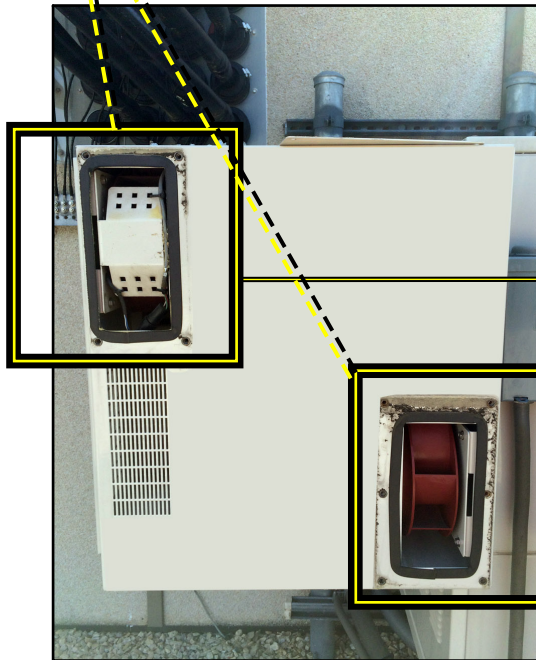

TAG # TF-MC225-01

(NEW 225mm Heat Exchanger)

**Brightspeed SAP MAT #
1345222**

**(2) IN EACH
CABINET**

TAG # TFC-MESA-01
(NEW Alarm Controller)
**Brightspeed SAP MAT #
1492180**

**(1) IN EACH
CABINET**

Use in the following Cabinets:

Mesa XL,
Mesa SOLE,
Span XL,
Mesa Bridge
& Mesa Edge

Don't replace the whole door!

MESA XL CABINET DOOR

Ordering Information:

TF-MC225-01

**Brightspeed SAP MAT #
1345222**

**(225mm) Heat Exchanger for
Cell Site Emerson Mesa XL Cabinet Door
w/ Round Weatherproof Connector**