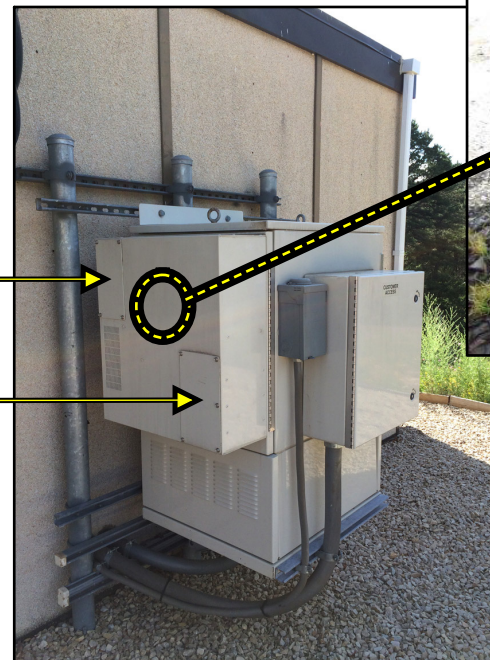

TAG # TF-MC225-01

(NEW 225mm Heat Exchanger)

**Brightspeed SAP MAT #
1345222**

**(2) IN EACH
CABINET**

TAG # TFC-MESA-01
(NEW Alarm Controller)
**Brightspeed SAP MAT #
1492180**

**(1) IN EACH
CABINET**

Use in the following Cabinets:

Mesa XL,
Mesa SOLE,
Span XL,
Mesa Bridge
& Mesa Edge

Don't replace the whole door!

MESA XL CABINET DOOR

Ordering Information:

TF-MC225-01

**Brightspeed SAP MAT #
1345222**

**(225mm) Heat Exchanger for
Cell Site Emerson Mesa XL Cabinet Door
w/ Round Weatherproof Connector**