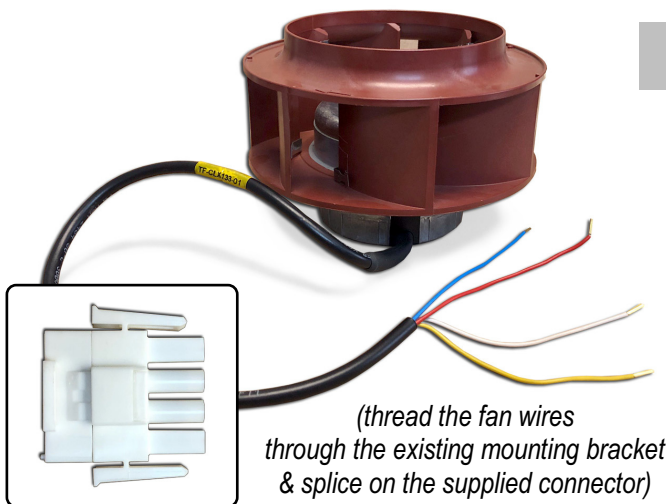

MAT # 1492772

PN # TF-CLX225-03

(225mm) HX Impeller Fan (Lower) for
Calix ODC Cabinet
w/ 4 Wire Male Snap on Plug, (30" cable)

MAT # 1492619

"Calix ODC - 225mm"

*(fan only,
mounting bracket
is not included)*

**(4) HEAT EXCHANGERS ARE
MOUNTED IN THE HX UNITS
ATTACHED TO THE DOORS**

"Calix ODC - 133mm"

PN # TF-CLX133-01

(133mm) Heat Exchanger for
Calix ODC Cabinet
w/ 4 Wire Open End*

**(includes (4) butt splices
& (1) 4 pin connector)*

(fan only, mounting bracket is not included)

*(thread the fan wires
through the existing mounting bracket
& splice on the supplied connector)*

Brightspeed MAT # 1490163

150 Cooper Rd. (F-15)
W. Berlin, NJ 08091