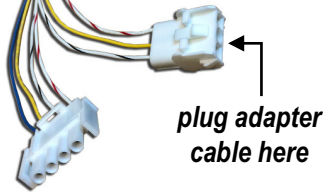

DMS-100 Dual-Scroll Blower Replacement Unit

► **NEW Drop-in Replacement**

**DMS-100 DUAL-SCROLL
REPLACEMENT BLOWERS**

(used in
NT9X950 "w/ hanging blowers"
(replaces # A0383325 & A0381714))

(Commonly found in
DPCC / LIM / ENET bays)

w/ (2) CONNECTORS:

(1) 4 PIN PLUG
&
(1) 3 PIN PLUG*

*(includes adapter cable,
TFCS-DMSMCL3)

plug adapter
cable here

**NT9X950
HAS (3) BLOWER UNITS PER BAY**

Ordering Information:

Brightspeed MAT #

TF-DMSMCL-02

**DMS-100 Dual-Scroll Blower Replacement Unit
w/ (1) 4 pin plug & (1) 3 pin plug**

1490298

*includes (1) 3 pin adapter cable (# TFCS-DMSMCL3) (used in NT9X950 "w/ hanging blowers"
(replaces # A0383325 & A0381714)) (commonly found in DPCC / LIM / ENET bays)*