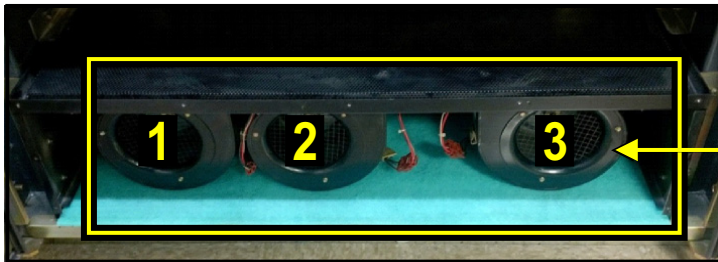

DMS-100 Dual-Scroll Blower Replacement Unit

► **NEW Drop-in Replacement**

**DMS-100 DUAL-SCROLL
REPLACEMENT BLOWERS**

(used in
NT9X950 "w/ hanging blowers"
(replaces # A0383325 & A0381714))

(Commonly found in
DPCC / LIM / ENET bays)

w/ (2) CONNECTORS:

(1) 4 PIN PLUG
&
(1) 3 PIN PLUG*

*(includes adapter cable,
TFCS-DMSMCL3)

plug adapter
cable here

**NT9X950
HAS (3) BLOWER UNITS PER BAY**

Ordering Information:

Brightspeed MAT #

TF-DMSMCL-02

**DMS-100 Dual-Scroll Blower Replacement Unit
w/ (1) 4 pin plug & (1) 3 pin plug**

1490298

*includes (1) 3 pin adapter cable (# TFCS-DMSMCL3) (used in NT9X950 "w/ hanging blowers"
(replaces # A0383325 & A0381714)) (commonly found in DPCC / LIM / ENET bays)*