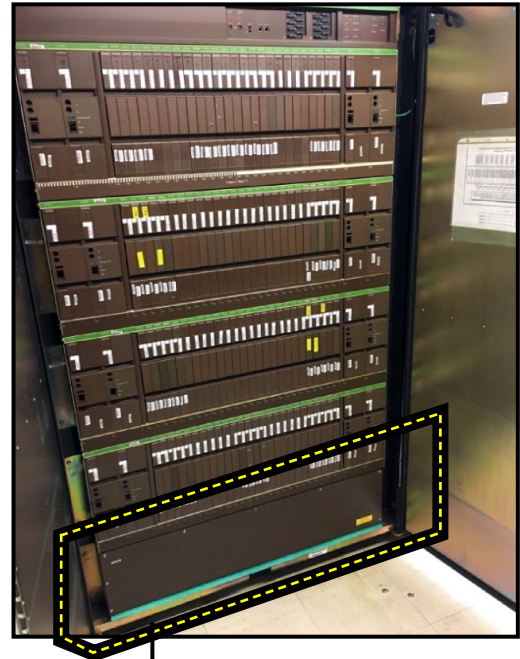

DMS-100 Dual-Scroll Blower Replacement Unit

► **NEW Drop-in Replacement**

**DMS-100 DUAL-SCROLL
REPLACEMENT BLOWERS**

(used in
NT9X950 "w/ hanging blowers"
(replaces # A0383325 & A0381714))

(Commonly found in
DPCC / LIM / ENET bays)

w/ (2) CONNECTORS:

(1) 4 PIN PLUG
&
(1) 3 PIN PLUG*

*(includes adapter cable,
TFCS-DMSMCL3)

plug adapter
cable here

**NT9X950
HAS (3) BLOWER UNITS PER BAY**

Ordering Information:

Brightspeed MAT #

TF-DMSMCL-02

**DMS-100 Dual-Scroll Blower Replacement Unit
w/ (1) 4 pin plug & (1) 3 pin plug**

1490298

*includes (1) 3 pin adapter cable (# TFCS-DMSMCL3) (used in NT9X950 "w/ hanging blowers"
(replaces # A0383325 & A0381714)) (commonly found in DPCC / LIM / ENET bays)*