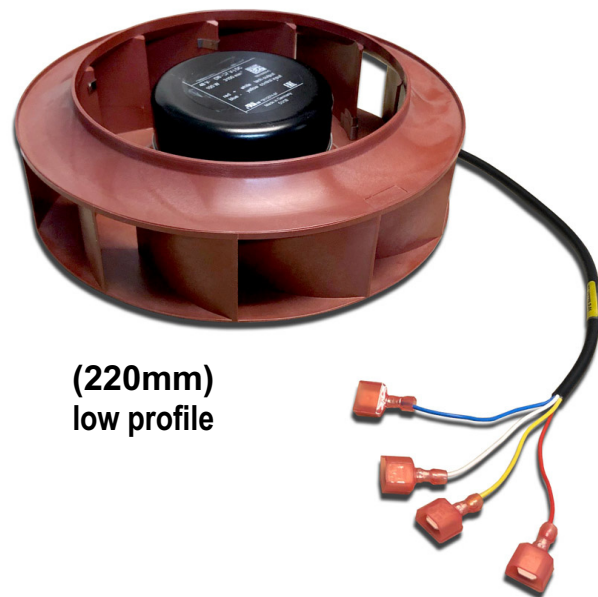

(220mm)
low profile

150 Cooper Rd. (F-15)
W. Berlin, NJ 08091

www.tagcords.com

Telephone: (856) 753-8585
Fax : (856) 768-7645

Telecom Assistance Group