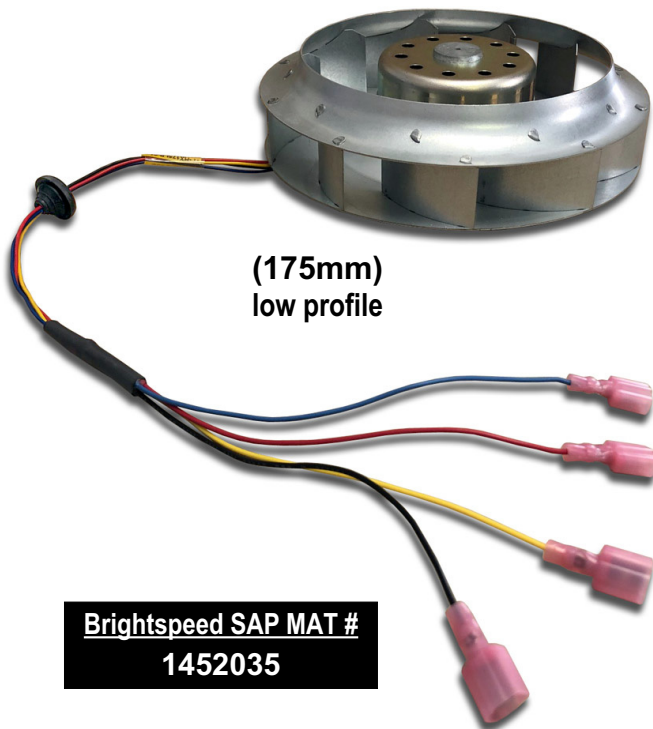

OSP Cabinet Heat Exchanger Fans

(175mm)
low profile

**Brightspeed SAP MAT #
1452035**

**(2) HEAT EXCHANGERS MOUNTED IN EACH DOOR
(4) FANS TOTAL**

"ODC Cabinet Door HX"

PN # TF-HX175LP-01
(175mm) "Low Profile"
Heat Exchanger for
Calix ODC Cabinet Door

*w/ Grommet, 4 Leads
& Faston Connectors*

CALIX ODC CABINET (DOOR)

"ODC 1000 Cabinet HX"

PN # TF-HX220LP-01
(220mm) "Low Profile"
Heat Exchanger for
Calix ODC 1000 Cabinet

w/ 4 Leads & Faston Connectors

*(fan only,
use with existing mounting bracket)*

MAT # 1477798

(220mm)
low profile

150 Cooper Rd. (F-15)
W. Berlin, NJ 08091

www.tagcords.com

Telephone: (856) 753-8585
Fax : (856) 768-7645

Telecom Assistance Group