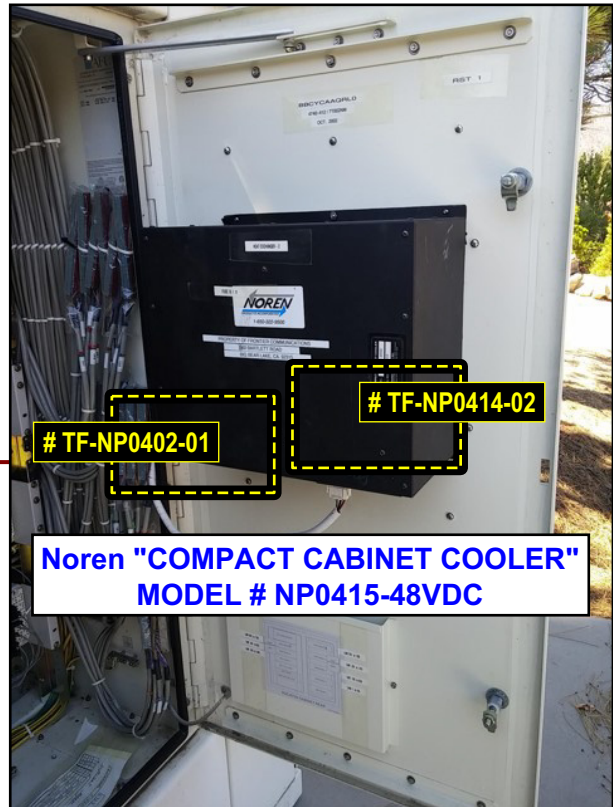

## "Noren Cooling Unit"

**Brightspeed SAP MAT #  
1359090**

**PN # TF-NP0402-01**

48 Volt Replacement Heat Exchanger for  
Noren Cooling Unit - Internal (6.71K)

w/ 3 Wire Open End & 3 Butt Splices

*Internal fan (circulates the air inside the  
cabinet, located on lower half)*

**MAT # 1359019**

**PN # TF-NP0414-02**

48 Volt Replacement Heat Exchanger for  
Noren Cooling Unit - External (8.45K)

w/ 3 Wire Open End & 3 Butt Splices

*External fan (circulates the air outside the  
cabinet, located on top half)*