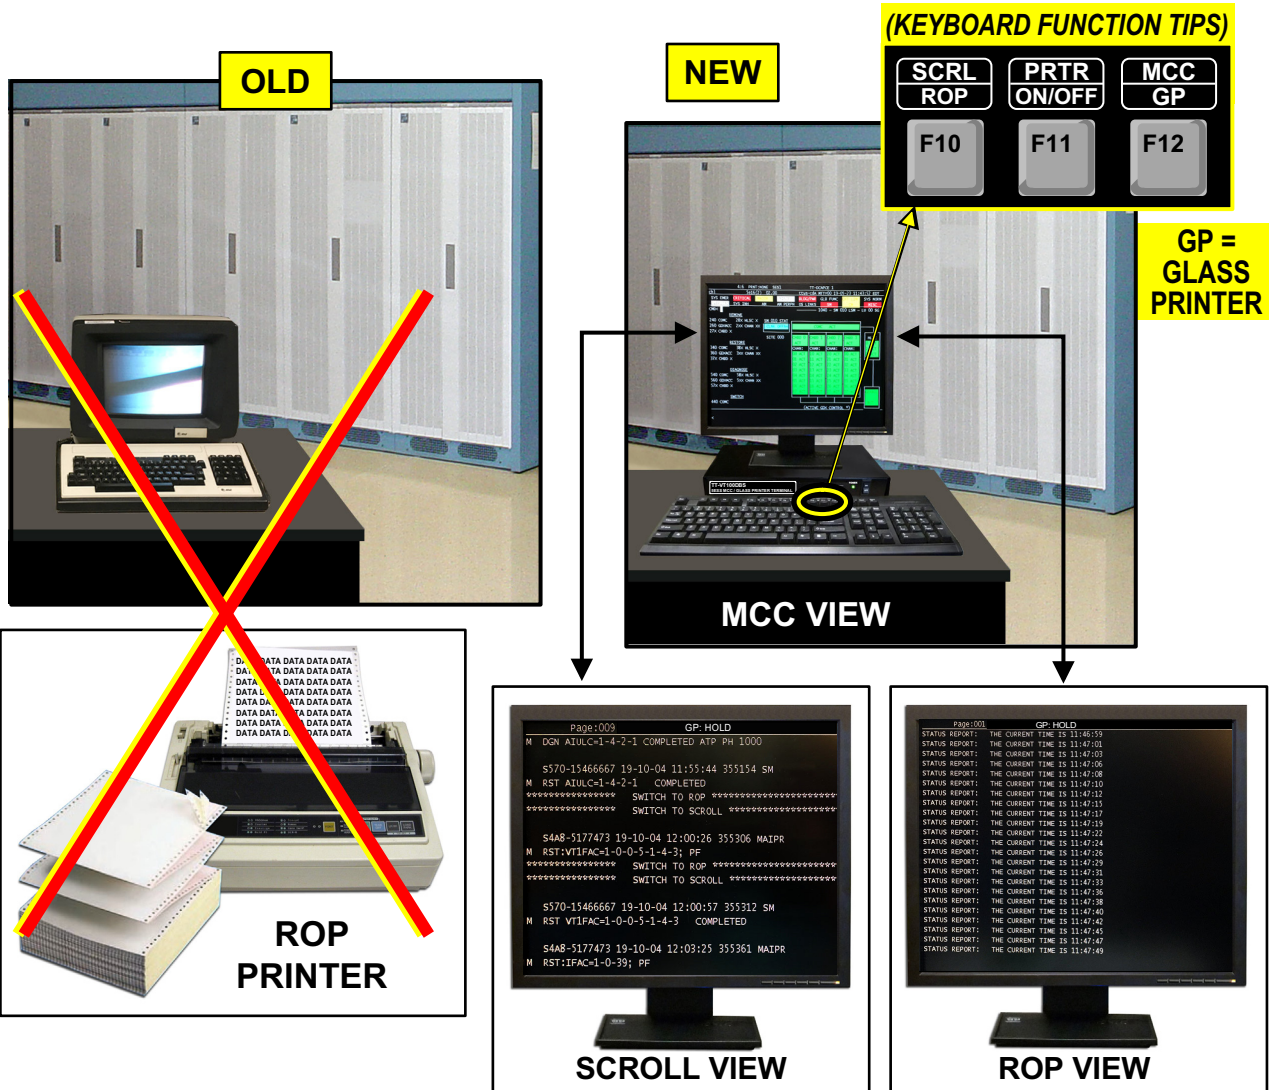

# 5ESS MCC Terminal w/ "Glass Printer" Feature

### Benefits:

- CAPTURE SCROLLING REGION & ROP INFORMATION WITHOUT PAPER
- ELIMINATE OLD TERMINALS, READ ONLY PRINTERS & PAPER WASTE

### Ordering Information:

**TT-VT100DBS 5ESS MCC Terminal w/ "Glass Printer" Feature 1482000**

- includes: (1) 17" Flat Screen Monitor, (1) Keyboard,  
 (1) MCC Terminal Controller w/ Glass Printer (Capture Scroll & ROP),  
 (2) # 400701, DB25M Gender Changers & (1) Quick Guide

# 5ESS MCC Terminal w/ "Glass Printer" Feature

- Toggle screens and have access to ALL the Read Only Printer data that would normally go to a printer.
- View Scroll Region data that would normally be missed in Standard Scroll Region View.