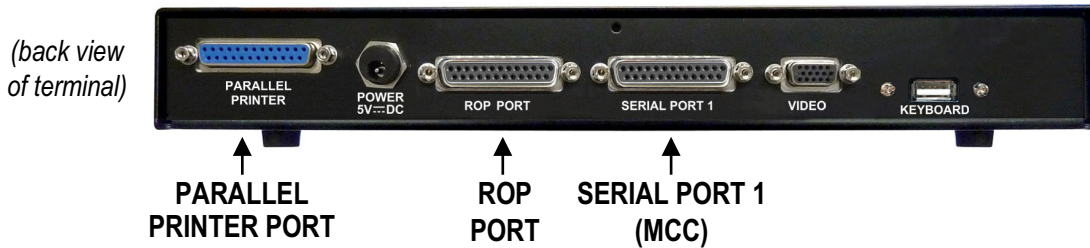

# 5ESS MCC Terminal w/ "Glass Printer" Feature

### Ordering Information:

**TT-VT100DBS 5ESS MCC Terminal w/ "Glass Printer" Feature 1482000**

- includes: (1) 17" Flat Screen Monitor, (1) Keyboard,  
 (1) MCC Terminal Controller w/ Glass Printer (Capture Scroll & ROP),  
 (2) # 400701, DB25M Gender Changers & (1) Quick Guide

# 5ESS MCC Terminal w/ "Glass Printer" Feature

- Toggle screens and have access to ALL the Read Only Printer data that would normally go to a printer.
- View Scroll Region data that would normally be missed in Standard Scroll Region View.