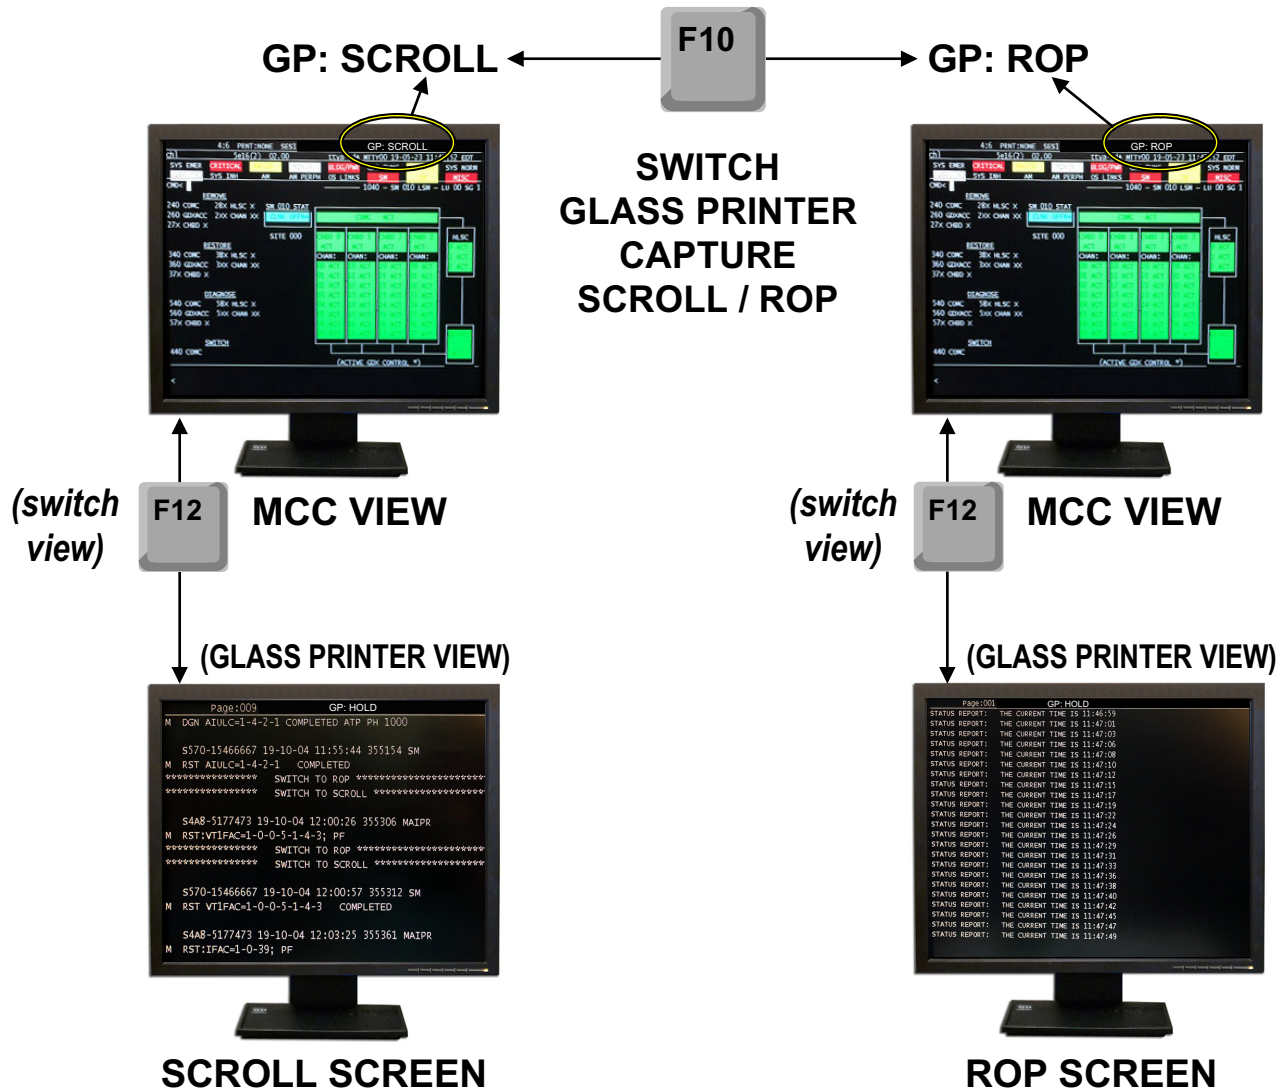

### Benefits:

- CAPTURE SCROLLING REGION & ROP INFORMATION WITHOUT PAPER
- ELIMINATE OLD TERMINALS, READ ONLY PRINTERS & PAPER WASTE

### Ordering Information:

**TT-VT100DBS 5ESS MCC Terminal w/ "Glass Printer" Feature 1482000**

- includes: (1) 17" Flat Screen Monitor, (1) Keyboard,  
 (1) MCC Terminal Controller w/ Glass Printer (Capture Scroll & ROP),  
 (2) # 400701, DB25M Gender Changers & (1) Quick Guide

# 5ESS MCC Terminal w/ "Glass Printer" Feature

- Toggle screens and have access to ALL the Read Only Printer data that would normally go to a printer.
- View Scroll Region data that would normally be missed in Standard Scroll Region View.