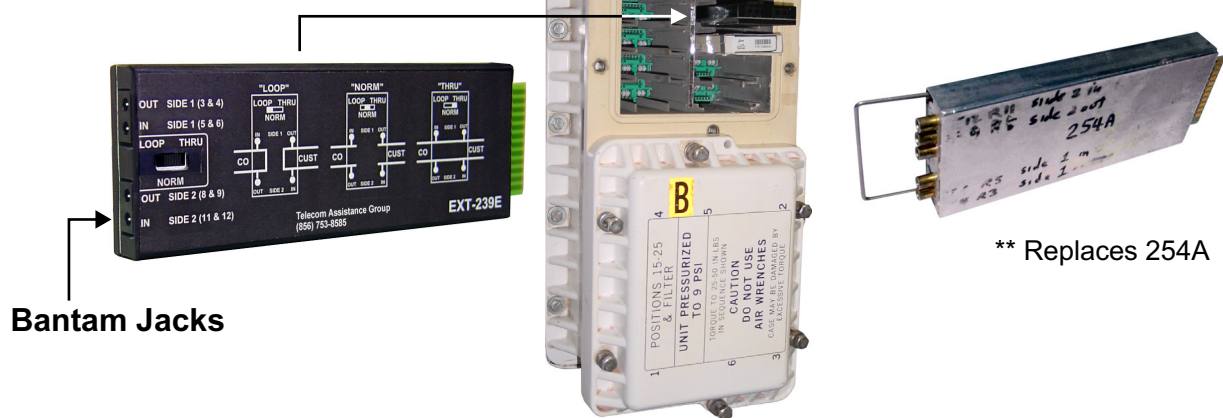

## EXT-239E

Plugs into T1, 56KB, HDSL, ISDN Apparatus Cases

Bantam Jacks

### Features:

- Enhanced switch settings for Thru, Norm, and Loop testing at T1 line repeater apparatus cases.
- Metallic access at T1 line repeater slots.
- Use with test sets to perform Cable Loss, Resistance, or TDR test set to locate load coils.

### Ordering Information:

**EXT-239E**

**T1 Repeater Wiring Access Board  
w/ Bantam Jacks**

**Bell Sort Code #**

**102439NM**

150 Cooper Rd. (F-15)  
W. Berlin, NJ 08091

[www.tagcords.com](http://www.tagcords.com)