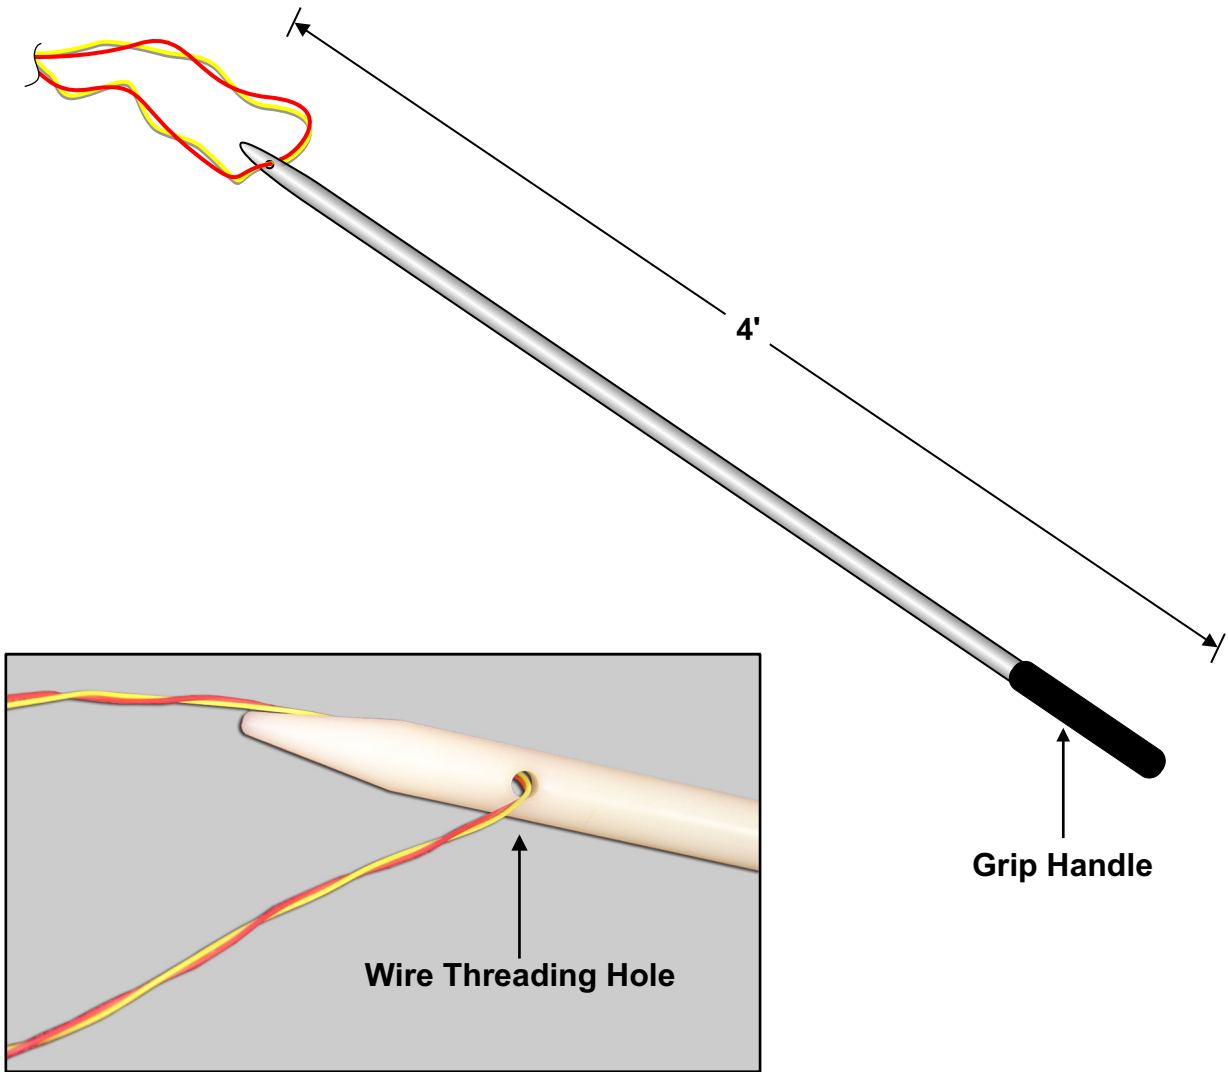

Wire Placement Pole for Standard Frame

WPP-SF

Application:

TAG's Wire Placement Pole (WPP-SF) is used to thread Frame Wire on the Main Distribution Frame (MDF) in the Central Offices.

Ordering Information:	<u>FTR UPN #</u>
Wire Placement Pole for Standard Frame	WPP-SF