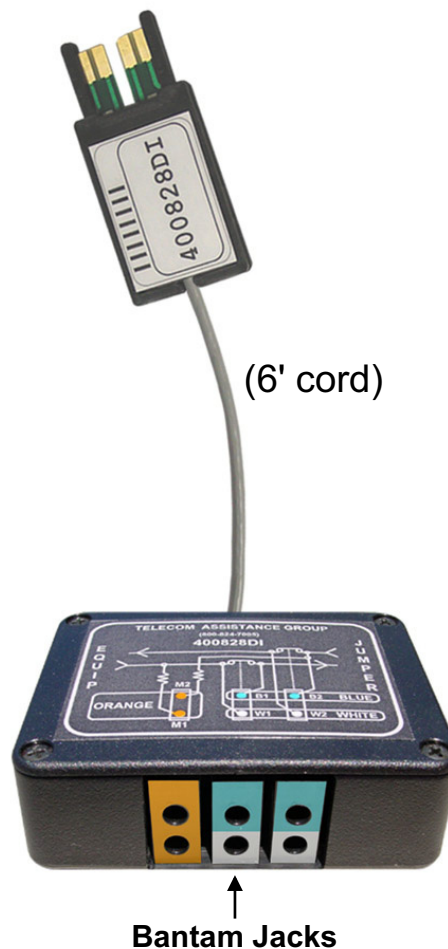

Multi Function 800 Drop & Insert

400828DI

Four (4) Test Cord Functions:

- White "Near Side"
- Blue "Far Side"
- Orange "Monitor"
- Drop & Insert

In One Test Unit

Application:

Telecom Assistance Group's multi-function 800 DSX unit combines four (4) test cord functions in one unit. The 400828DI eliminates the need for Orange, White, Blue cords in various lengths and also provides versatile Drop & Insert capabilities. **Drop & Insert** functions can be **performed at one 800 DSX jackfield** - never have to locate Test Set and use 2 long test cords.

Ordering Information:

Multi-Function 800 DSX Unit / Test Cord, (6')

FTR UPN

400828DI

150 Cooper Rd. (F-15)
W. Berlin, NJ 08091

www.tagcords.com

Telephone: (856) 753-8585
Fax : (856) 768-7645

Telecom Assistance Group