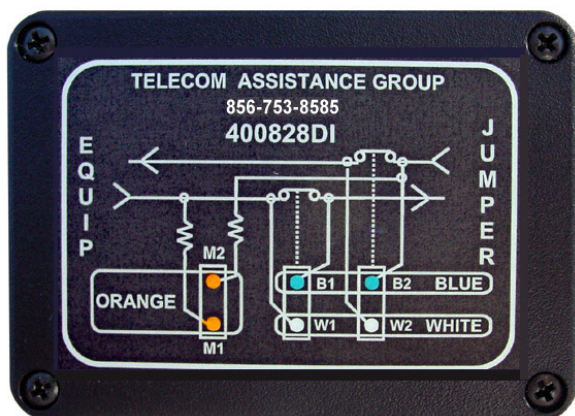

Multi Function 800 Drop & Insert

400828DI

Four (4) Test Cord Functions:

- White "Near Side"
- Blue "Far Side"
- Orange "Monitor"
- Drop & Insert

In One Test Unit

Application:

Telecom Assistance Group's multi-function 800 DSX unit combines four (4) test cord functions in one unit. The 400828DI eliminates the need for Orange, White, Blue cords in various lengths and also provides versatile Drop & Insert capabilities. **Drop & Insert** functions can be **performed at one 800 DSX jackfield** - never have to locate Test Set and use 2 long test cords.

Ordering Information:

Multi-Function 800 DSX Unit / Test Cord, (6')

FTR UPN

400828DI

150 Cooper Rd. (F-15)
W. Berlin, NJ 08091

www.tagcords.com

Telephone: (856) 753-8585
Fax : (856) 768-7645

Telecom Assistance Group