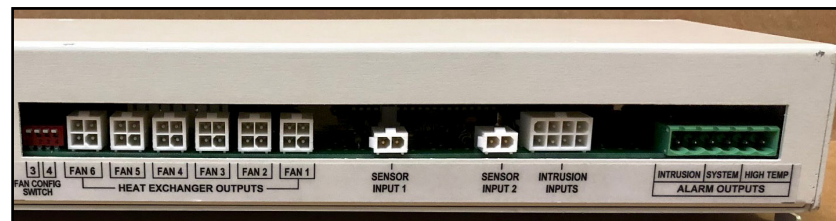

Fan Environmental Control Unit (ECU) Replacement for Remote Cabinet Sites

TFC-MESA246-01

REMOTE CABINET w/ ECU

- Drop-In Replacement for Remote Cabinet (Sites)
- Variable Speed Control 2, 4 or 6 Fans
- Battery Life Conservation
- Heat Exchanger Fan Life Conservation
- Reduces Energy Costs
- Plug & Play (no programming)
- Alarms for Fans, Fuses, High Temps & Intrusion

PN # TFC-MESA246-01
Fan Environmental Control Unit (ECU) Replacement for Remote Cabinet Sites

(BACK VIEW)

(FRONT VIEW)

Ordering Information:

TFC-MESA246-01

Fan Environmental Control Unit (ECU) for Remote Cabinet Sites