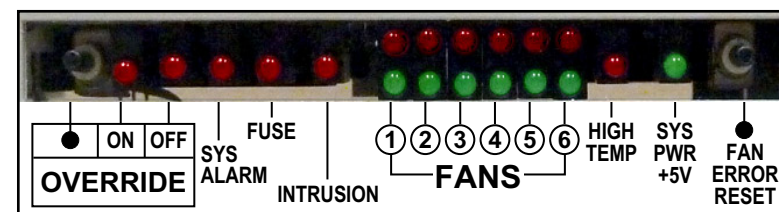

Fan Environmental Control Unit (ECU) Replacement for Remote Cabinet Sites

TFC-MESA246-01

REMOTE CABINET w/ ECU

- Drop-In Replacement for Remote Cabinet (Sites)
- Variable Speed Control 2, 4 or 6 Fans
- Battery Life Conservation
- Heat Exchanger Fan Life Conservation
- Reduces Energy Costs
- Plug & Play (no programming)
- Alarms for Fans, Fuses, High Temps & Intrusion

PN # TFC-MESA246-01
Fan Environmental Control Unit (ECU) Replacement for Remote Cabinet Sites

(BACK VIEW)

(FRONT VIEW)

Ordering Information:

TFC-MESA246-01

Fan Environmental Control Unit (ECU) for Remote Cabinet Sites

Call for Pricing

Includes: (2) # TFCS-MESA30-12, Temperature Sensors

TFCS-MESA246-08

Extension Cable for Mesa Fan Controllers found in Mesa, 52, 192 & 384 type cabinets (4 Wire Cable w/ 4 Pin Connectors (8'))