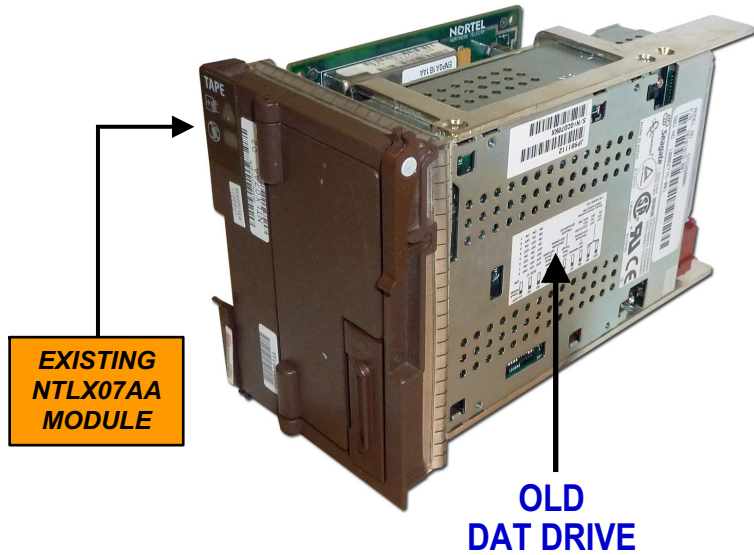

# NEBS Certified - DMS-100 (XA-CORE, NTLX07AA) DAT Drive Solution from TAG

**NORTEL DMS-100 XA-CORE, NTLX07AA MODULE w/ DAT Tape Drive (w/ "MOVING PARTS")**

**NEW SOLID STATE DRIVE FROM TAG**

**Application:**

TAG can **REPLACE** the failing / broken Nortel DMS-100 DAT Tape Drive in the XA-CORE, NTLX07AA Module with a **NEW** Solid State Drive.

**NEW SOLID STATE DRIVE AVAILABLE FROM TAG**

TAG MODEL #	USED IN NTLX07AA MODULE (HECI ENPQA1B1AA)	
TSDT-NTLX07-01	Solid State Replacement for: <b>Nortel DMS-100 (HECI ENPQA1B1AA) XA-CORE, NTLX07AA, DAT Tape Drive</b> <i>Includes: 4Gb Industrial Compact Flash Card (PN # TSD-CF-04*)</i>	4 Gb
* Additional Compact Flash Cards are Available: 4Gb (# TSD-CF-04), 16Gb (# TSD-CF-16), 32Gb (# TSD-CF-32)		