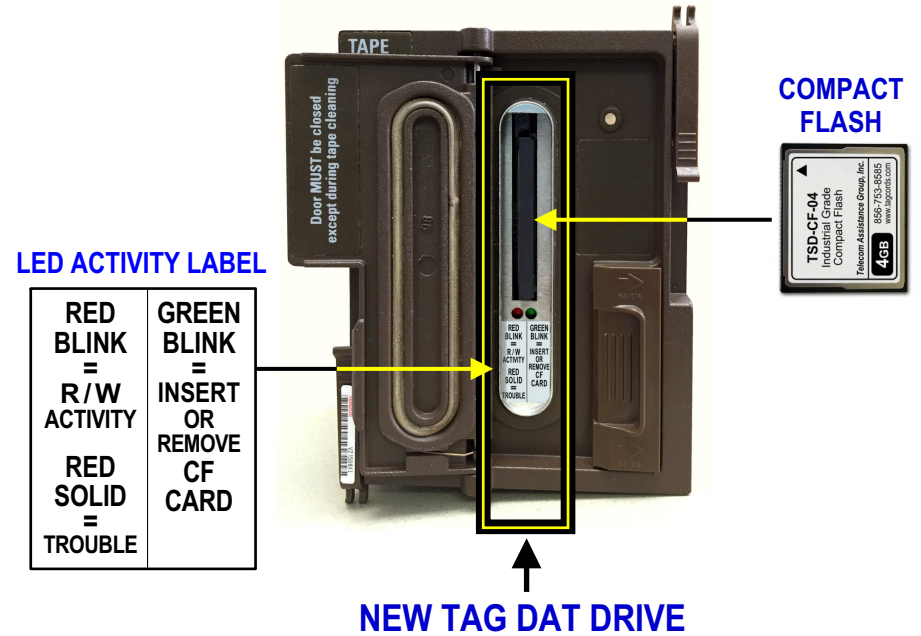

# NEBS Certified - DMS-100 (XA-CORE, NTLX07AA) DAT Drive Solution from TAG

**NORTEL DMS-100 XA-CORE, NTLX07AA MODULE w/ DAT Tape Drive (w/ "MOVING PARTS")**

**NEW SOLID STATE DRIVE FROM TAG**

**Application:**

TAG can **REPLACE** the failing / broken Nortel DMS-100 DAT Tape Drive in the XA-CORE, NTLX07AA Module with a **NEW** Solid State Drive.

**NEW SOLID STATE DRIVE AVAILABLE FROM TAG**

TAG MODEL #	USED IN NTLX07AA MODULE (HECI ENPQA1B1AA)	
TSDT-NTLX07-01	Solid State Replacement for: <b>Nortel DMS-100 (HECI ENPQA1B1AA) XA-CORE, NTLX07AA, DAT Tape Drive</b> <i>Includes: 4Gb Industrial Compact Flash Card (PN # TSD-CF-04*)</i>	4 Gb
* Additional Compact Flash Cards are Available: 4Gb (# TSD-CF-04), 16Gb (# TSD-CF-16), 32Gb (# TSD-CF-32)		