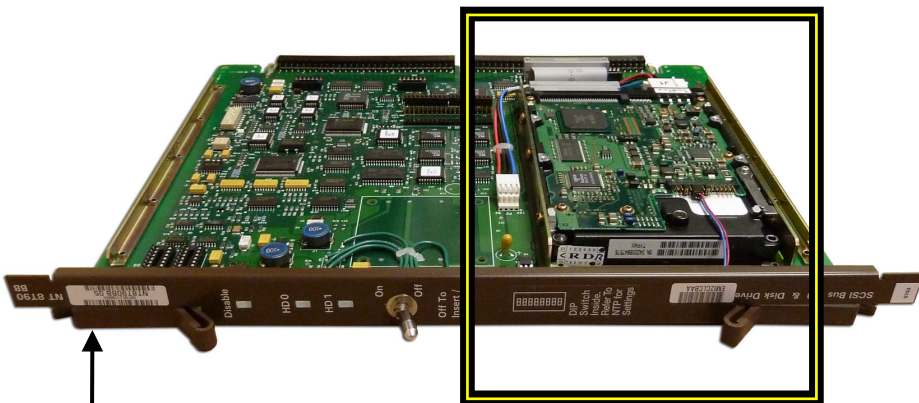

NEBS Certified - DMS-10 (NT8T90BA/BB) Disk Drive Solution from TAG

**NORTEL DMS-10 NT8T90BA/BB MODULE
w/ Hard Drive (w/ "MOVING PARTS")**

NEW SOLID STATE DRIVE FROM TAG

**EXISTING
NT8T90BA/BB
MODULE**

OLD HARD DRIVE

NEW TAG HARD DRIVE

Application:

TAG can **REPLACE** the mechanical Nortel DMS-10 Hard Drive in the NT8T90BA/BB Module with a **NEW** Solid State Drive.

NEW SOLID STATE DRIVE AVAILABLE FROM TAG

TAG MODEL #	USED IN NT8T90BA/BB MODULE (HECI EMI2CLCBAA)
TSD-8T90BB	Solid State Replacement for: Nortel DMS-10 (HECI EMI2CLCBAA) NT8T90BA/BB Hard Drive