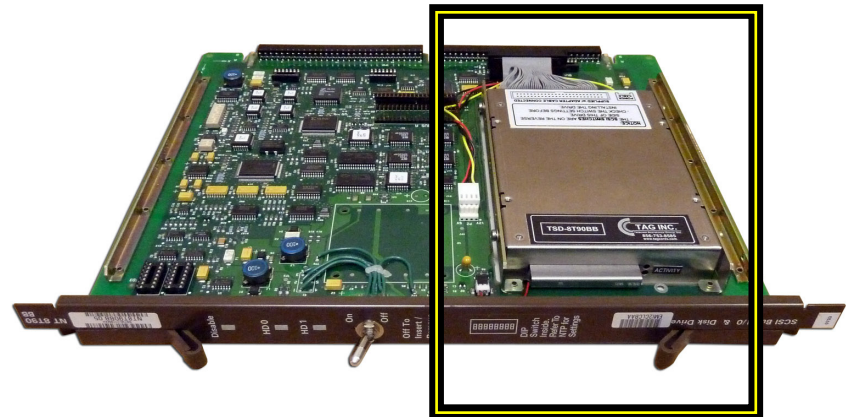

NEBS Certified - DMS-10 (NT8T90BA/BB) Disk Drive Solution from TAG

**NORTEL DMS-10 NT8T90BA/BB MODULE
w/ Hard Drive (w/ "MOVING PARTS")**

NEW SOLID STATE DRIVE FROM TAG

**EXISTING
NT8T90BA/BB
MODULE**

OLD HARD DRIVE

NEW TAG HARD DRIVE

Application:

TAG can **REPLACE** the mechanical Nortel DMS-10 Hard Drive in the NT8T90BA/BB Module with a **NEW** Solid State Drive.

NEW SOLID STATE DRIVE AVAILABLE FROM TAG

TAG MODEL #	USED IN NT8T90BA/BB MODULE (HECI EMI2CLCBAA)
TSD-8T90BB	Solid State Replacement for: Nortel DMS-10 (HECI EMI2CLCBAA) NT8T90BA/BB Hard Drive