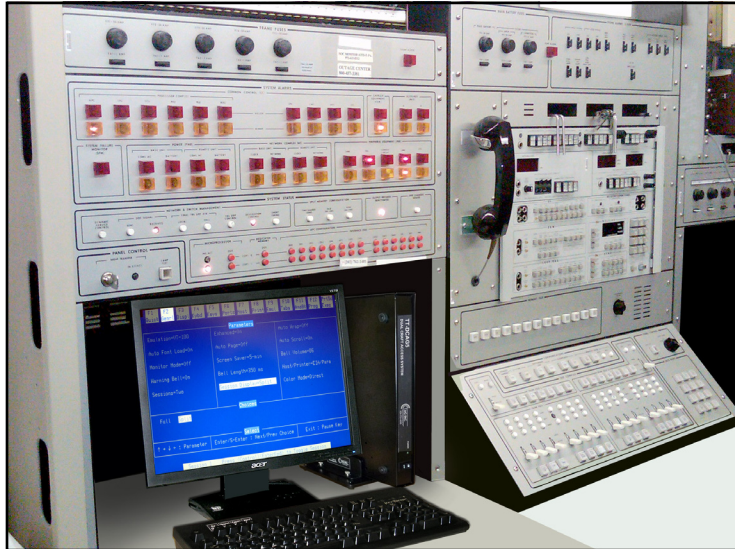

# GTD5 Terminal Replacements - Dual Session

## Model:

**TT-DCAG5**

## Includes:

- (1) 17" Flat Screen Monitor
- (1) Dumb Terminal Controller
- (1) TT-MTG5  
(Vertical Mounting Kit)
- (1) Keyboard
- (1) Quick Guide
- (2) 400701,  
(DB25M Gender Changer)

## Ordering Information:

**TT-DCAG5**

**Dual Craft Access System - GTD5**

**Call for Pricing**

includes: (1) 17" Flat Screen Monitor, (1) Keyboard,  
(1) Dual Session Dumb Terminal Controller, (1) Quick Guide  
(1) PN # TT-MTG5 (Vertical Mounting Kit) &  
(2) PN # 400701 (DB25M Gender Changer)