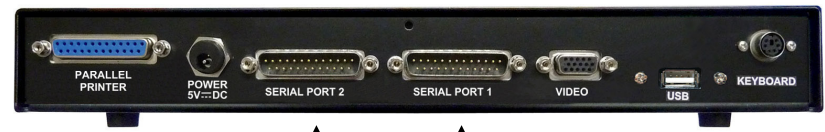

Titan 5500 Terminal Replacements

MODEL:

TT-DCT55

Dual Craft Access System - Titan 5500

SPECIFICATIONS:

- VT-100 COMPATIBLE
- DUAL RS-232 INPUTS
- PRINTER OUTPUT
- LOW POWER

OPTIONAL CABLE - ORDER IF NEEDED

PN # 400706
 DB25M to DB25F - Serial Cable, (6')
(available in various lengths)

Ordering Information:

TT-DCT55

Dual Craft Access System - Titan 5500

Call for Pricing

includes: (1) 17" Flat Screen Monitor, (1) Keyboard, (1) Dumb Terminal Controller,
 (1) Quick Guide & (2) PN # 400700 - DB25F Gender Changer

400706-XX*

DB25M to DB25F - Serial Cable, (XX')

** Please specify length of cable when ordering - Ex: 400706-25 = 25'*

150 Cooper Rd. (F-15)
 W. Berlin, NJ 08091

www.ragcords.com
Telecom Assistance Group

Telephone: (856) 753-8585
 Fax: (856) 768-7645

Titan 5500 Terminal Replacements

DUAL SESSION

BACK VIEW OF TAG TERMINAL

DB25F FROM J10 (COPY B) ON TITAN 5500 SWITCH

DB25F FROM J10 (COPY A) ON TITAN 5500 SWITCH

TITAN 5500 SWITCH

Optional, if needed:
 PN # 400706-XX*
 DB25M to DB25F
 Serial Cable