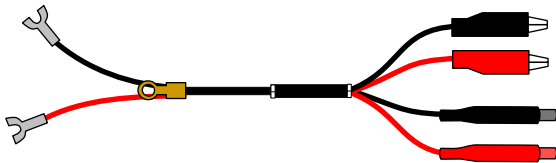

The "Multi" Cord

Butt-In Connectors

1 **Hardwire**
(Standard)

2 **471A Jack**
(Quick Disconnect)

3 **Modular**
3A.) 4 Position, 2 conductor
3B.) 6 Position, 2 conductor
3C.) 8 Position, 2 conductor

4 **Hardwire**
(Weatherproof)

ORDERING SAMPLE

Butt-In	Plugs			Length
1	A	C	-	6
Choose (1 to 4 Ends)				

WINBUY # 1AC6

Hardwire to Alligators / Wire Wraps, (6')

Alligator	A	
Mini Test	B	
Wire Wrap	C	
Protector	D	
453A	E	
Bantam	F	
310	G	
526A	H	
88 Type (D Clip)	I	
526P (Porta)	J	
Snagless RJ11	K	
SLC 96	L	
Modular (RJ11)	M	
6P Alligator	O	
310 MDF	P	
110 Clip (C Clip)	Q	
76 Clip	R	
SLC 5	S	
360 Tools	T	
66 Blk Adapter	X	
Mini Alligator	Y	
Porta	Z	