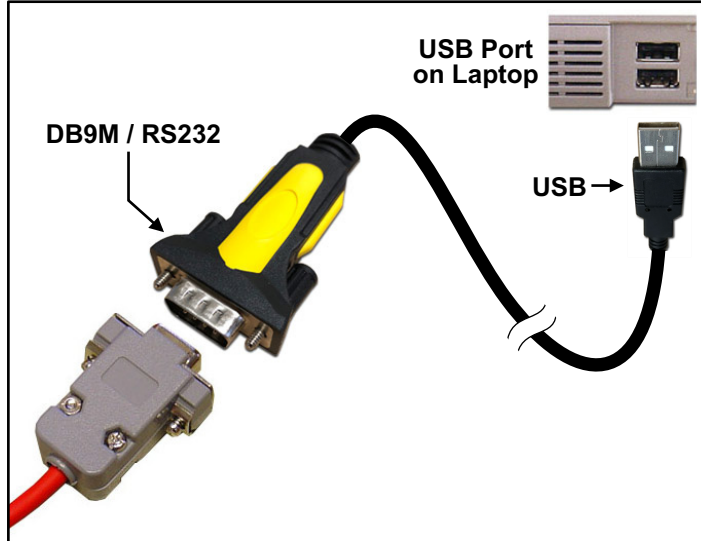

DB9M / RS232 to USB Adapter Cable

Need access to a Serial Port on your Laptop?

TAG's Adapter Cable will convert your Laptop's USB Port into a Serial Port!

Serial Port on an Older Laptop

System Requirements:

- Supports Windows® 2000 / XP / Server 2008 / Vista / 7 / 8 / 10
- Available USB Port

Application:

Plug the USB connector into your computer and the serial connector into your serial device to exchange files, data and more.

Ordering Information:

400721USB*

* (NEW Windows 10 Version)

DB9M/RS232 to USB Adapter Cable

Supports Windows® 2000 / XP / Server 2008 / Vista / 7 / 8 / 10

VZ ID #

1135 9653

150 Cooper Rd. (F-15)
W. Berlin, NJ 08091