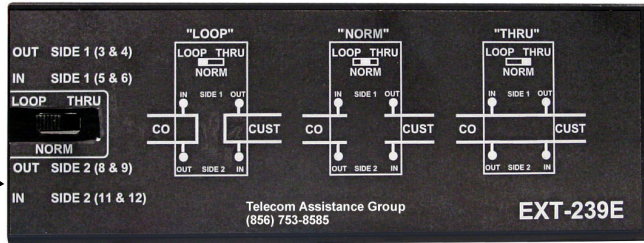

**(1) # EXT-239E**

T1 Wiring Access Board

**VZ ID #**  
**1100 7886**  
 (test board only)

**KIT VZ ID #**  
**1100 7899**

**Bantam Jacks** Plugs into T1, 56KB, HDSL, ISDN Apparatus Cases

\*\* Replaces 254A

**(1) # 600209**  
 Carrying Case

**VZ ID #**  
**1100 7886**

**(2) # 400210A-03**  
 Bantam to Alligators, (3')

**VZ ID #**  
**VZ ID # 700 229 800\***  
 \* ID # is for QTY of 1

**Features:**

- Enhanced switch settings for Thru, Norm & Loop testing at T1 line repeater apparatus cases
- Metallic access at T1 line repeater slots
- Use with test sets to perform Cable Loss, Resistance or TDR test set to locate load coils

**Ordering Information:**

**KIT-239**

**T1 Wiring Access Board Kit**

**VZ ID #**

includes: (1) EXT-239E, (2) 400210A-03,  
 & (1) 600209 - Carrying Case

**1100 7899**

**600209**

**Carrying Case**