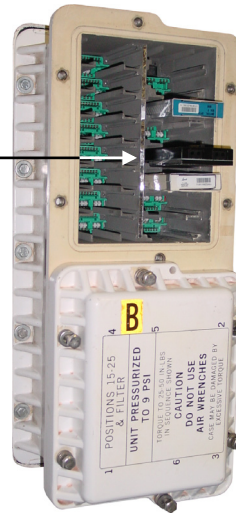

**(1) # EXT-239E**

T1 Wiring Access Board

**VZ ID #**  
**1100 7886**  
 (test board only)

**KIT VZ ID #**  
**1100 7899**

**Bantam Jacks** Plugs into T1, 56KB, HDSL, ISDN Apparatus Cases

\*\* Replaces 254A

**(1) # 600209**  
 Carrying Case

**VZ ID #**  
**1100 7886**

**(2) # 400210A-03**  
 Bantam to Alligators, (3')

**VZ ID #**  
**VZ ID # 700 229 800\***  
 \* ID # is for QTY of 1

**Features:**

- Enhanced switch settings for Thru, Norm & Loop testing at T1 line repeater apparatus cases
- Metallic access at T1 line repeater slots
- Use with test sets to perform Cable Loss, Resistance or TDR test set to locate load coils

**Ordering Information:**

**KIT-239**

**T1 Wiring Access Board Kit**

**VZ ID #**

includes: (1) EXT-239E, (2) 400210A-03,  
 & (1) 600209 - Carrying Case

**1100 7899**

**600209**

**Carrying Case**