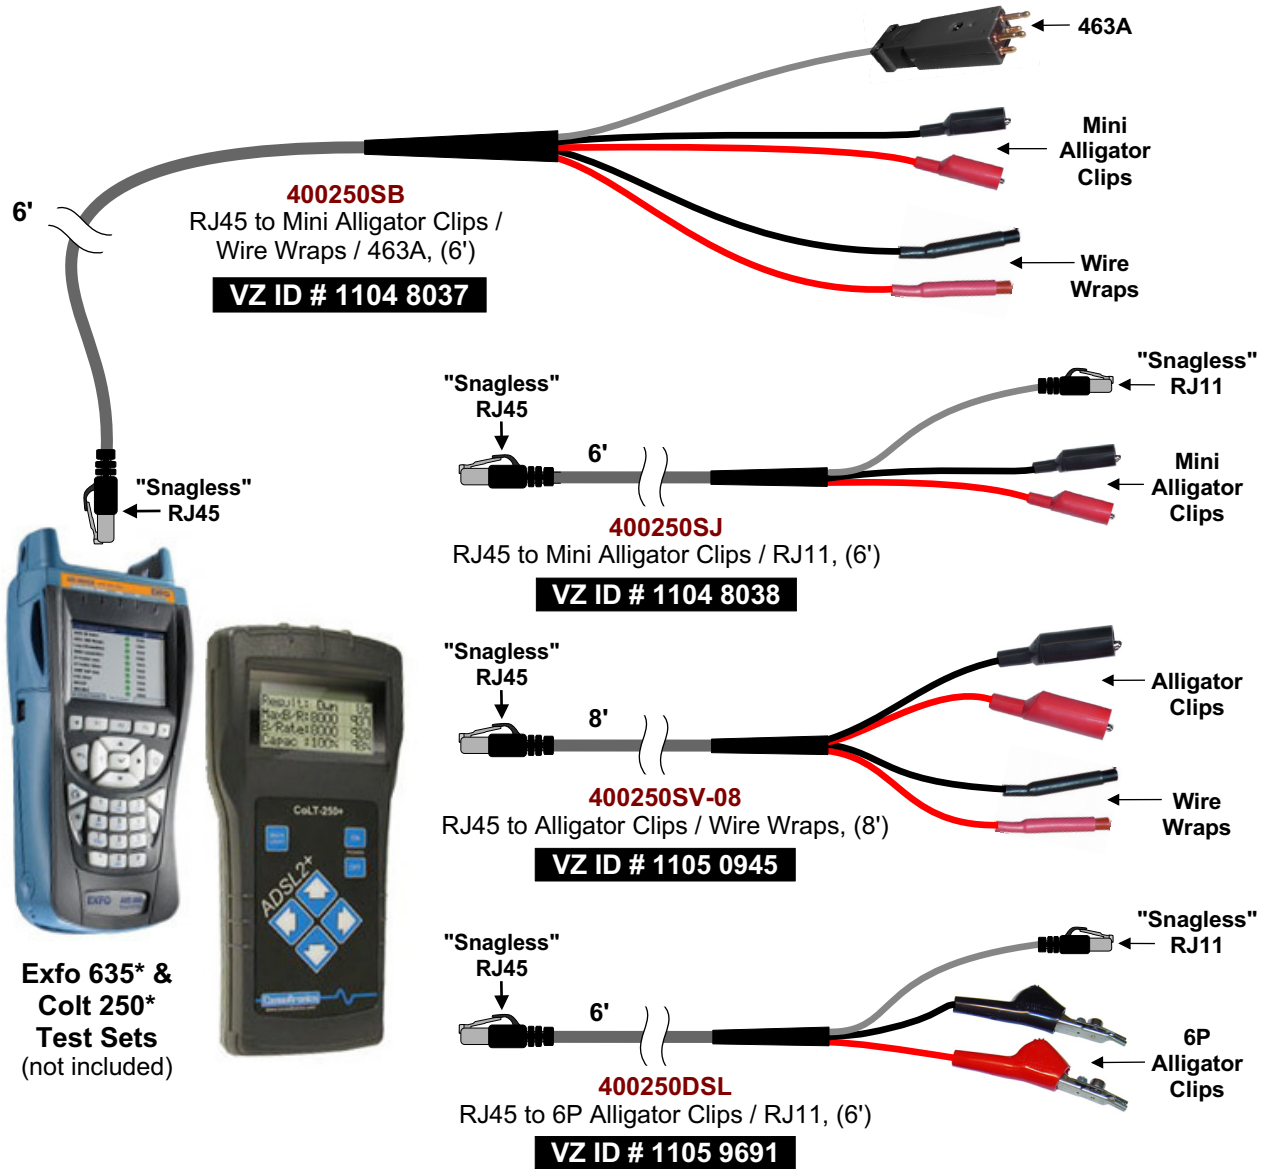

Colt 250* / Exfo 635* Test Cords

Application:

The cords shown above are used with the Colt 250* and/or Exfo 635* test set to perform DSL testing.

Ordering Information:		VZ ID #
400250SB	RJ45 to Mini Alligator Clips / Wire Wraps / 463A, (6')	1104 8037
400250SJ	RJ45 to Mini Alligator Clips / RJ11, (6')	1104 8038
400250SV-08	RJ45 to Alligator Clips / Wire Wraps, (8')	1105 0945
400250DSL	RJ45 to 6P Alligator Clips / RJ11, (6')	1105 9691