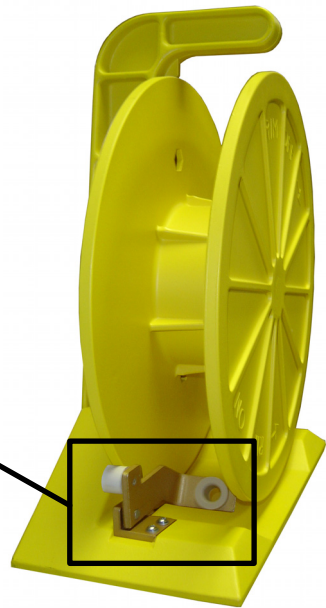

Wire Placement Pole for Standard Frame

Application:

TAG's Wire Placement Pole (WPP-SF) is used to thread Frame Wire on the Main Distribution Frame (MDF) in the Central Offices.

Ordering Information:		VZ ID #
WPP-SF	Wire Placement Pole for Standard Frame	1107 3239

Wire Reel Brake Replacement

PUT THE BRAKES ON!!!

Rubber Wheel Repair Kit
Part # **WR-102RWK**

Wire Reel Brake Replacement
Part # **WR-102BRK**

- ▶ Avoid cross connect wire spool tangles and wasting of wire.
- ▶ The WR-102BRK replaces broken and/or worn-out brakes.

Central Office Wire Reels

Ordering Information:		VZ ID #
WR-102BRK	Cable Reel Brake Assembly w/ Grommet & Brake	1104 3381
WR-102RWK	Rubber Wheel Repair Kit includes: (4) Rubber Wheels & (4) Retaining Spring Clips	1104 7974