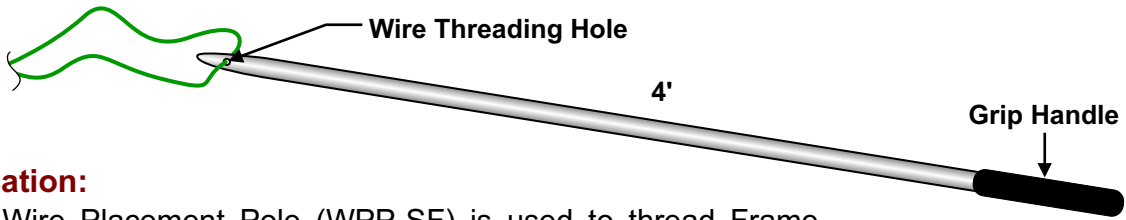

Wire Placement Pole for Standard Frame

Application:

TAG's Wire Placement Pole (WPP-SF) is used to thread Frame Wire on the Main Distribution Frame (MDF) in the Central Offices.

Ordering Information:		VZ ID #
WPP-SF	Wire Placement Pole for Standard Frame	1107 3239

Wire Reel Brake Replacement

PUT THE BRAKES ON!!!

Rubber Wheel Repair Kit
Part # **WR-102RWK**

Wire Reel Brake Replacement
Part # **WR-102BRK**

- ▶ Avoid cross connect wire spool tangles and wasting of wire.
- ▶ The WR-102BRK replaces broken and/or worn-out brakes.