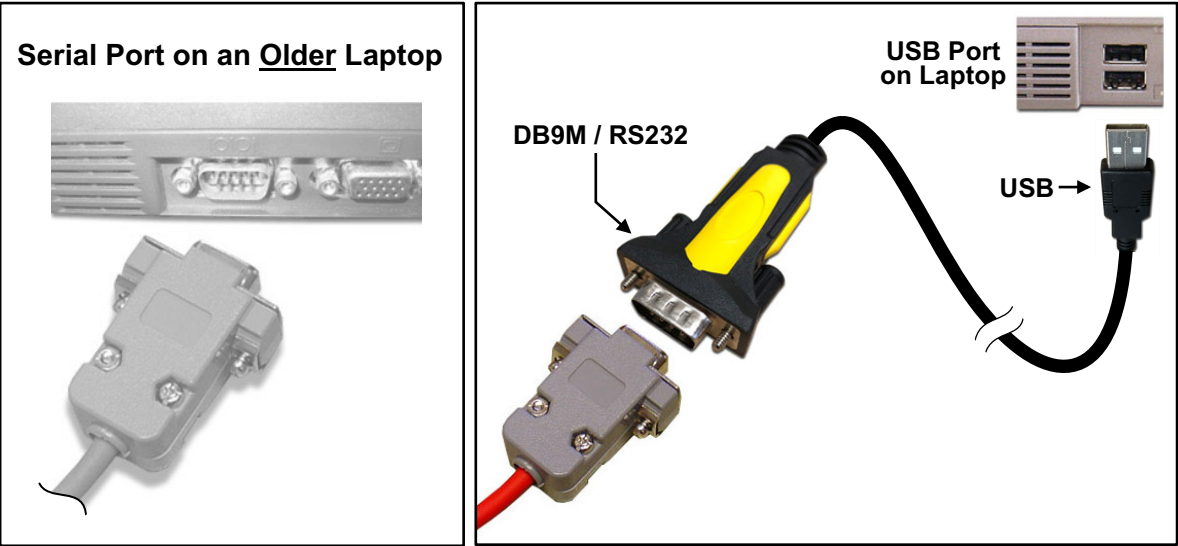

DB9M / RS232 to USB Adapter Cable

Need access to a Serial Port on your Laptop?

TAG's Adapter Cable will convert your Laptop's USB Port into a Serial Port!

System Requirements:

- Supports Windows® 2000 / XP / Server 2008 / Vista / 7 / 8 / 10
- Available USB Port

Application:

Plug the USB connector into your computer and the serial connector into your serial device to exchange files, data and more.

T-USBFD
USB Flash Drive (4GB)
(order separately)

Ordering Information:		VZ ID #
400721USB* <small>* (NEW Windows 10 Version)</small>	DB9M/RS232 to USB Adapter Cable <i>Supports Windows® 2000 / XP / Server 2008 / Vista / 7 / 8 / 10</i>	1135 9653
T-USBFD	4GB USB Flash Drive	1128 5359