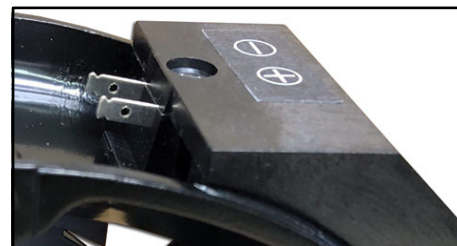

150 Cooper Rd. (F-15)
W. Berlin, NJ 08091

www.tagcords.com

Telephone: (856) 753-8585
Fax : (856) 768-7645

Telecom Assistance Group