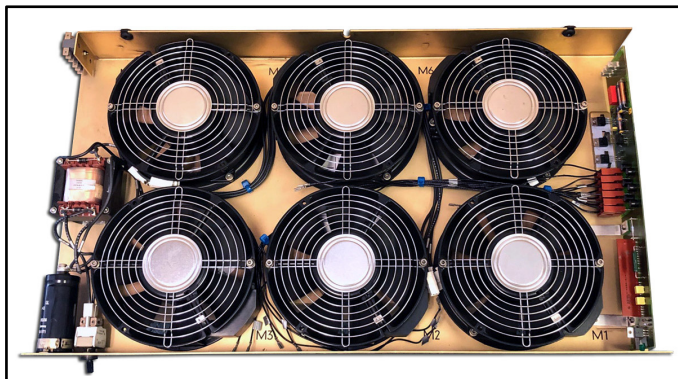

Siemens EWSD* Replacement Fans

"Siemens EWSD"

PN # TF-EWSD-01

48V Replacement Fan for
Siemens EWSD Fan Tray

Square Fan w/ Power Prongs

(fan only, use with existing guard grill)

**VZ ID #
1132 9119**

SIEMENS EWSD FAN TRAY (10 SQUARE FANS)
(S30050-B5681, fan tray is not included)

(connector view)

"Siemens EWSD"

PN # TF-EWSD-02

48V Replacement Fan for
Siemens EWSD Fan Tray

Round Fan w/ Power Prongs

(fan only, use with existing guard grill)

**VZ ID #
7501 3241**

SIEMENS EWSD FAN TRAY (6 ROUND FANS)
(S30050-B5877, fan tray is not included)