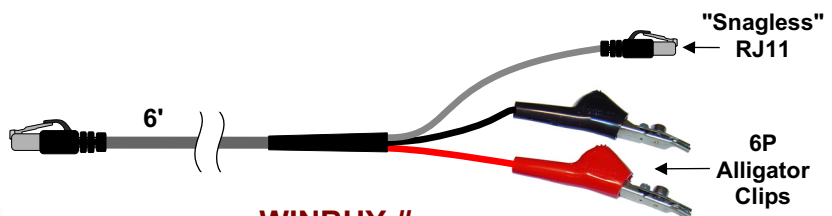

Colt 250* / Exfo 635* Test Cords

**Exfo 635* &
Colt 250*
Test Sets**
(not included)

Application:

The cords shown above are used with the Colt 250* and/or Exfo 635* test set to perform DSL testing.

Ordering Information:

RJ45 to Mini Alligator Clips / Wire Wraps, (6')

RJ45 to 6P Alligator Clips / RJ11, (6')

WINBUY #

400250SV

400250DSL

150 Cooper Rd. (F-15)
W. Berlin, NJ 08091

www.tagcords.com

Telephone: (856) 753-8585
Fax : (856) 768-7645