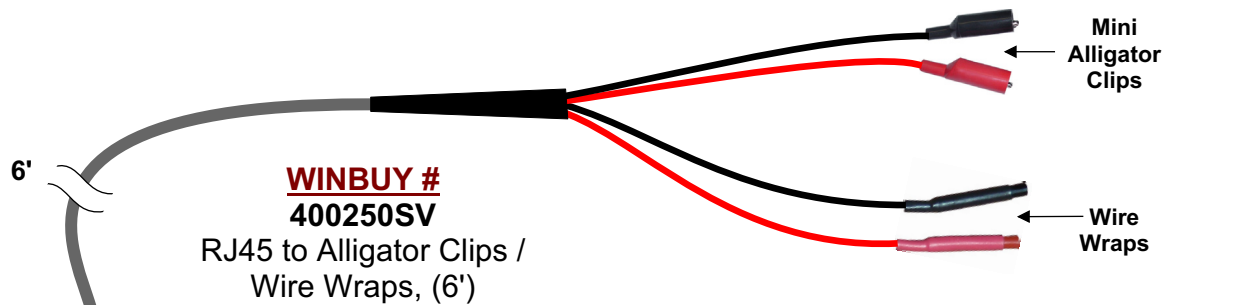

Colt 250* / Exfo 635* Test Cords

**Exfo 635* &
Colt 250*
Test Sets**
(not included)

Application:

The cords shown above are used with the Colt 250* and/or Exfo 635* test set to perform DSL testing.

Ordering Information:

RJ45 to Mini Alligator Clips / Wire Wraps, (6')

RJ45 to 6P Alligator Clips / RJ11, (6')

WINBUY #

400250SV

400250DSL

150 Cooper Rd. (F-15)
W. Berlin, NJ 08091

www.tagcords.com

Telephone: (856) 753-8585
Fax : (856) 768-7645