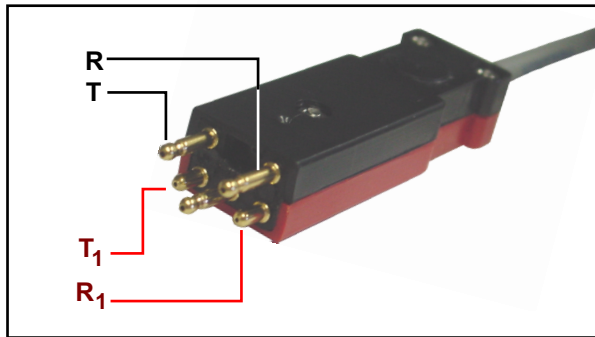

Protector to RJ48 "Y" - 6' (ADSL)

WIRING NOTES:

Application:

Used with Sunrise ADSL Test Set.
Plug Red RJ48 in test set to perform Sync Test.
Plug Black RJ48 in test set to perform Coil Test.

Ordering Information: ADSL Test Cord, (6')	WINBUY # 400548ADSL
--	-------------------------------