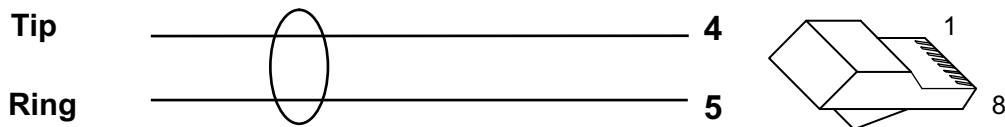

Protector to RJ48 "Y" - 6' (ADSL)

WIRING NOTES:

Application:

Used with Sunrise ADSL Test Set.
Plug Red RJ48 in test set to perform Sync Test.
Plug Black RJ48 in test set to perform Coil Test.

Ordering Information: ADSL Test Cord, (6')	WINBUY # 400548ADSL
--	-------------------------------