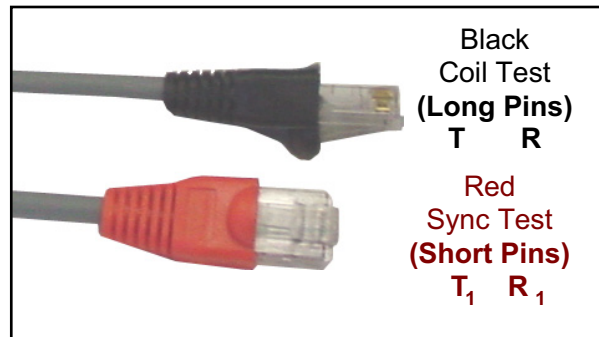

Protector to RJ48 "Y" - 6' (ADSL)

WIRING NOTES:

Application:

Used with Sunrise ADSL Test Set.
Plug Red RJ48 in test set to perform Sync Test.
Plug Black RJ48 in test set to perform Coil Test.

Ordering Information: ADSL Test Cord, (6')	WINBUY # 400548ADSL
--	-------------------------------