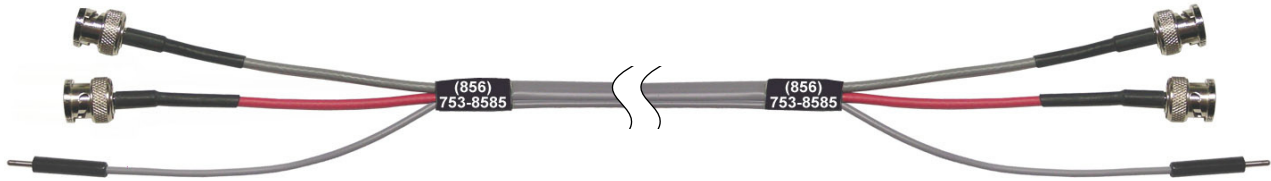

COAX PATCH CORDS

Ordering Information:

WINBUY

Dual BNC to Dual BNC w/ tracer, (5')	400440BB05
Dual BNC to Dual BNC w/ tracer, (10')	400440BB10
Dual BNC to Dual BNC w/ tracer, (15')	400440BB15
Dual BNC to Dual BNC w/ tracer, (20')	400440BB20
Dual BNC to Dual BNC w/ tracer, (25')	400440BB25
Dual BNC to Dual BNC w/ tracer, (30')	400440BB30
Dual BNC to Dual BNC w/ tracer, (35')	400440BB35
Dual BNC to Dual BNC w/ tracer, (40')	400440BB40
Dual BNC to Dual BNC w/ tracer, (45')	400440BB45

Ordering Information:

WINBUY

Dual 440D to Dual 440D w/ tracer, (5')	400440DD05
Dual 440D to Dual 440D w/ tracer, (10')	400440DD10
Dual 440D to Dual 440D w/ tracer, (15')	400440DD15
Dual 440D to Dual 440D w/ tracer, (20')	400440DD20
Dual 440D to Dual 440D w/ tracer, (25')	400440DD25
Dual 440D to Dual 440D w/ tracer, (30')	400440DD30
Dual 440D to Dual 440D w/ tracer, (40')	400440DD40
Dual 440D to Dual 440D w/ tracer, (50')	400440DD50