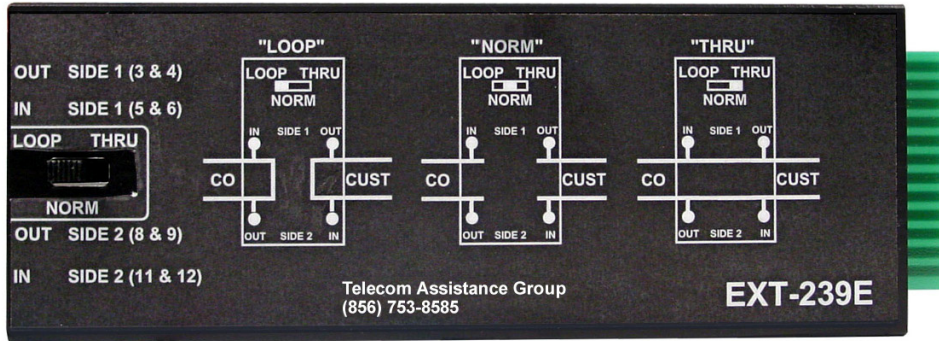

Apparatus Cases (T1, HDSL, DDS)

WINBUY # EXT239E

Plugs into T1, 56KB, HDSL,
ISDN Apparatus Cases

Bantam Jacks

** Replaces 254A

Features:

- Enhanced switch settings for Thru, Norm, and Loop testing at T1 line repeater apparatus cases
- Metallic access at T1 line repeater slots
- Use with test sets to perform Cable Loss, Resistance, or TDR test set to locate load coils

Ordering Information:

T1 Wiring Access Board
Bantam to Alligator Clips, (6')

WINBUY

EXT239E
400210A

Carrying Case is available (PN # 600209) - Call for Pricing

150 Cooper Rd. (F-15)
W. Berlin, NJ 08091

www.tagcords.com