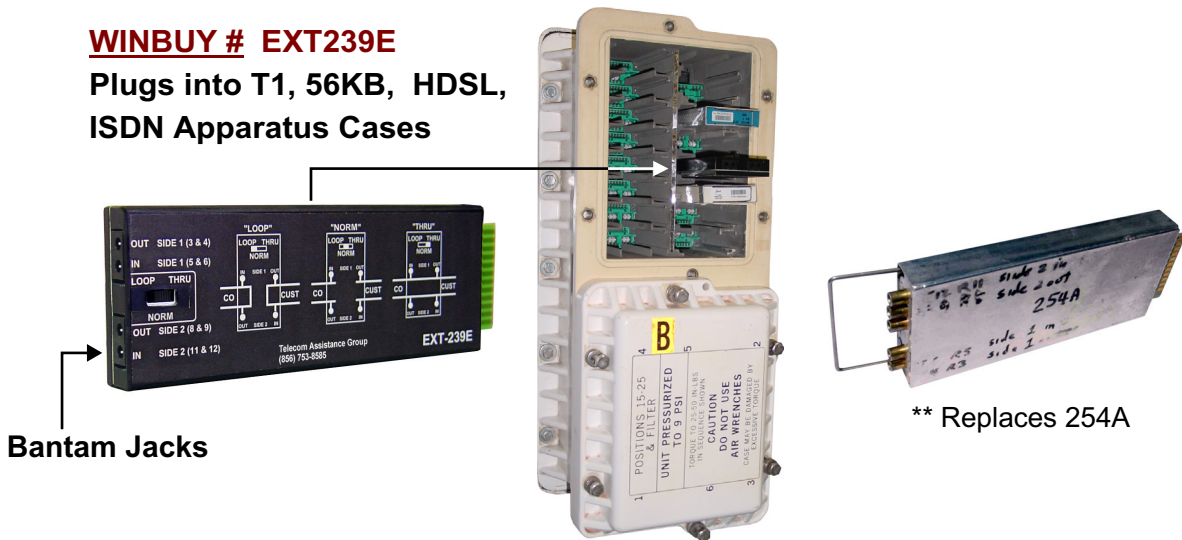

Apparatus Cases (T1, HDSL, DDS)

WINBUY # EXT239E

Plugs into T1, 56KB, HDSL,
ISDN Apparatus Cases

Bantam Jacks

** Replaces 254A

Features:

- Enhanced switch settings for Thru, Norm, and Loop testing at T1 line repeater apparatus cases
- Metallic access at T1 line repeater slots
- Use with test sets to perform Cable Loss, Resistance, or TDR test set to locate load coils

Ordering Information:

T1 Wiring Access Board
Bantam to Alligator Clips, (6')

WINBUY

EXT239E
400210A

Carrying Case is available (PN # 600209) - Call for Pricing

150 Cooper Rd. (F-15)
W. Berlin, NJ 08091

www.tagcords.com