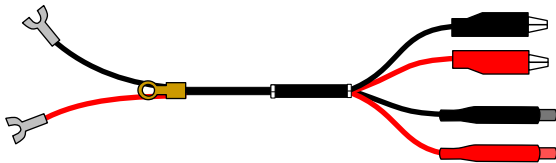

The "Multi" Cord

Butt-In Connectors

1 **Hardwire**
(Standard)

2 **471A Jack**
(Quick Disconnect)

3 **Modular**
3A.) 4 Position, 2 conductor
3B.) 6 Position, 2 conductor
3C.) 8 Position, 2 conductor

4 **Hardwire**
(Weatherproof)

ORDERING SAMPLE

Butt-In	Plugs			Length
1	A	C	-	6

Choose (1 to 4 Ends)

WINBUY # 1AC6

Hardwire to Alligators / Wire Wraps, (6')

Alligator	A	
Mini Test	B	
Wire Wrap	C	
Protector	D	
453A	E	
Bantam	F	
310	G	
526A	H	
88 Type (D Clip)	I	
526P (Porta)	J	
Snagless RJ11	K	
SLC 96	L	
Modular (RJ11)	M	
6P Alligator	O	
310 MDF	P	
110 Clip (C Clip)	Q	
76 Clip	R	
SLC 5	S	
360 Tools	T	
66 Blk Adapter	X	
Mini Alligator	Y	
Porta	Z	