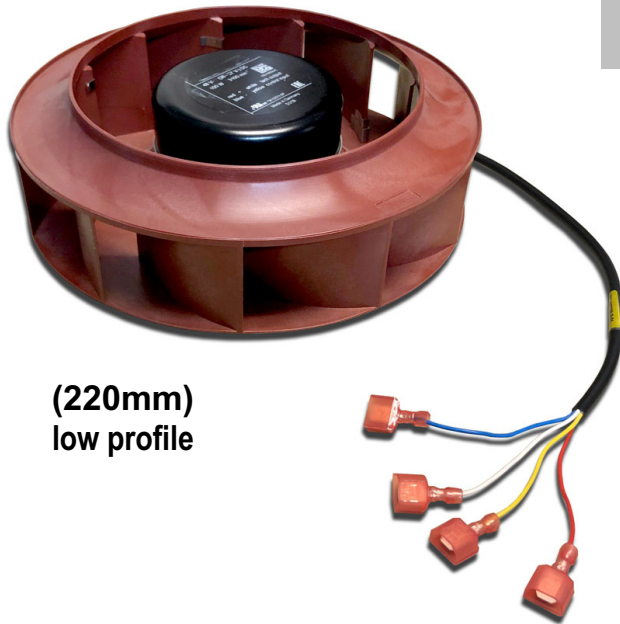

OSP Cabinet Heat Exchanger Fans

(220mm)
low profile

"ODC-1000 Cabinet"

WINBUY # TFHX220LP01
(220mm) "Low Profile"
Heat Exchanger for
Calix ODC-1000 Cabinet

w/ 4 Leads & Faston Connectors

(fan only,
use with existing mounting bracket)

CALIX ODC-1000 CABINET (REAR VIEW)

Ordering Information:

(220mm) "Low Profile" Heat Exchanger for
Calix ODC-1000 Cabinet
w/ 4 Leads & Faston Connectors
(fan only, use with existing mounting bracket)

WINBUY #
TFHX220LP01