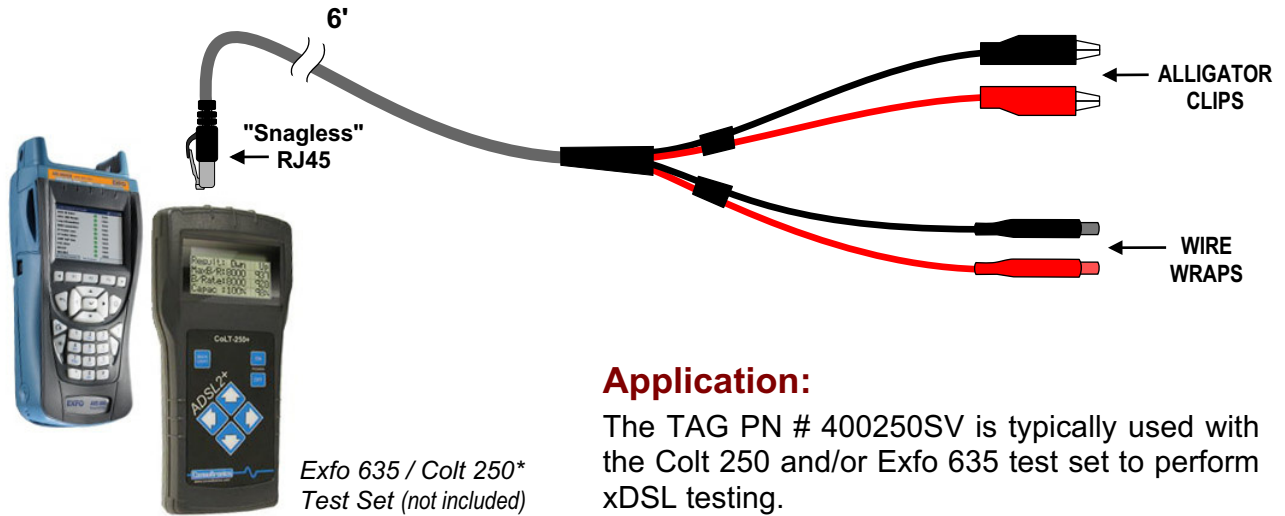

xDSL Test Cord

Application:

The TAG PN # 400250SV is typically used with the Colt 250 and/or Exfo 635 test set to perform xDSL testing.

Ordering Information:

400250SV

RJ45 (snagless) to Alligator Clips / Wire Wraps, (6')

Lumen/CLK MAT

1341497

Bonded ADSL2+ / VDSL2 Test Cord

Application:

The TAG PN # 400251DSLW4 is typically used for testing bonded ADSL2+ / VDSL2 cable pairs in the Central Office.

Ordering Information:

400251DSLW4