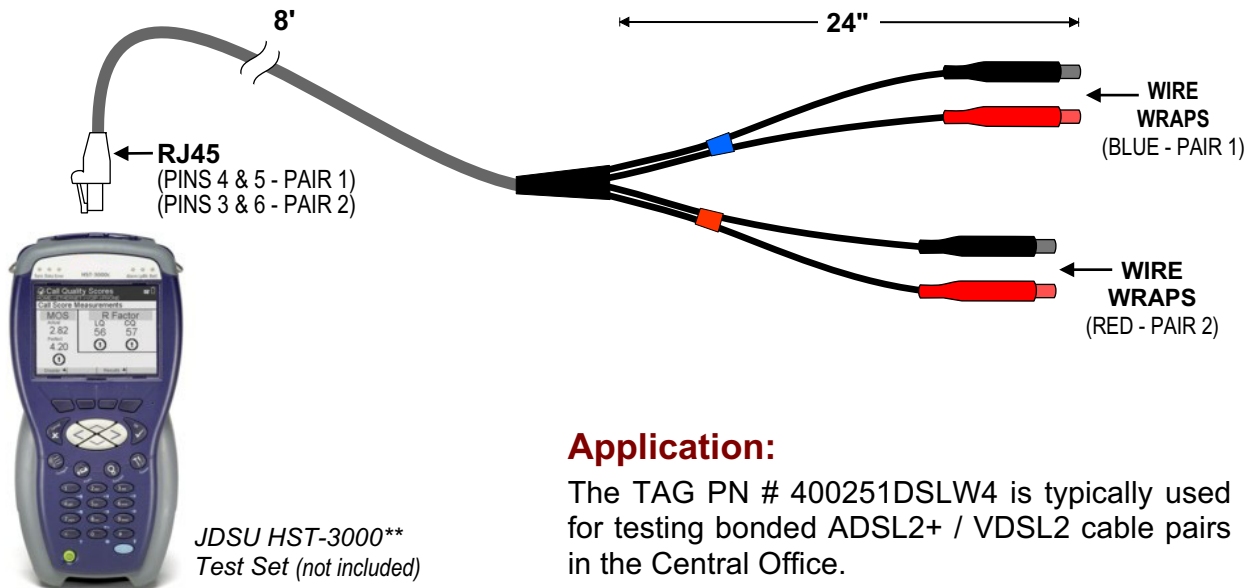

xDSL Test Cord

Application:

The TAG PN # 400250SV is typically used with the Colt 250 and/or Exfo 635 test set to perform xDSL testing.

Ordering Information:

400250SV

RJ45 (snagless) to Alligator Clips / Wire Wraps, (6')

Lumen/CLK MAT

1341497

Bonded ADSL2+ / VDSL2 Test Cord

Application:

The TAG PN # 400251DSLW4 is typically used for testing bonded ADSL2+ / VDSL2 cable pairs in the Central Office.

Ordering Information:

400251DSLW4

RJ45 to (4) (2 Blue / 2 Red) Wire Wraps, (8')

Lumen/CLK MAT

1339897

150 Cooper Rd. (F-15)
W. Berlin, NJ 08091

www.tagcords.com

Telecom Assistance Group

Telephone: (856) 753-8585
Fax : (856) 768-7645