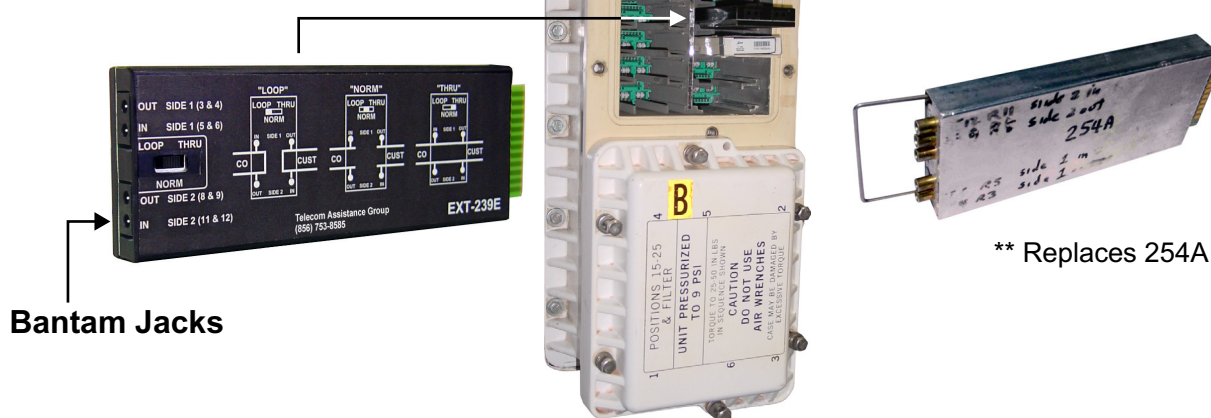

EXT-239E

Plugs into T1, 56KB, HDSL, ISDN Apparatus Cases

Bantam Jacks

** Replaces 254A

Features:

- Enhanced switch settings for Thru, Norm, and Loop testing at T1 line repeater apparatus cases.
- Metallic access at T1 line repeater slots.
- Use with test sets to perform Cable Loss, Resistance, or TDR test set to locate load coils.

Ordering Information:

EXT-239E

T1 Repeater Wiring Access Board
w/ Bantam Jacks

Lumen/CLK MAT #

1157440

150 Cooper Rd. (F-15)
W. Berlin, NJ 08091

www.tagcords.com

Telephone: (856) 753-8585