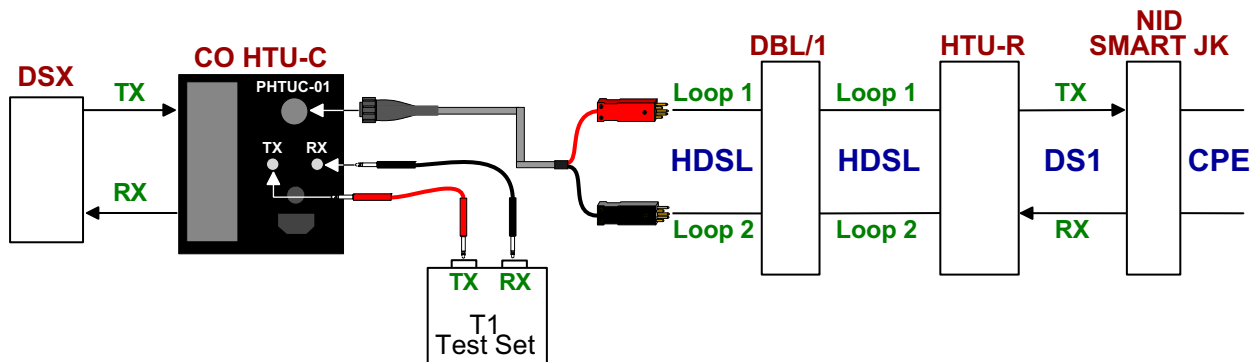

- ▶ Portable Powering / Test Unit
- ▶ Isolates Troubles
- ▶ New Installs
- ▶ Bantam Jacks for T1 Test Sets
- ▶ 1 Slot (2 & 4 Wire)
- ▶ 3192 Mech.

**HDSL Application Diagram**

**Ordering Information:**

**PHTUC-QWE01 Portable "C" HDSL Powering / Test Unit Kit**

Includes: (1) PHTUC-01, (1) 400210RD, (1) 400210BK, (1) 4C-463LY-12, (1) 4C-412LY-12, (1) 4C-PORTLY-12 & (1) 600510 - Carrying Case

**Lumen/CLK MAT #**  
**1201288**

4C-A-12	Male Lock Plug to (4) Std Alligator Clips w/ GND, (12')	1230934
4C-6P-12	Male Lock Plug to (4) 6P Alligator Clips w/ GND, (12')	1230936
4C-412LY-12	Male Lock Plug to 412 Long "Y", (12')	1230933
4C-463LY-12	Male Lock Plug to 463 Long "Y", (12')	1230932
400210BK	Bantam to Bantam Test Set Cord - Black, (6')	1157483
400210RD	Bantam to Bantam Test Set Cord - Red, (6')	1157482