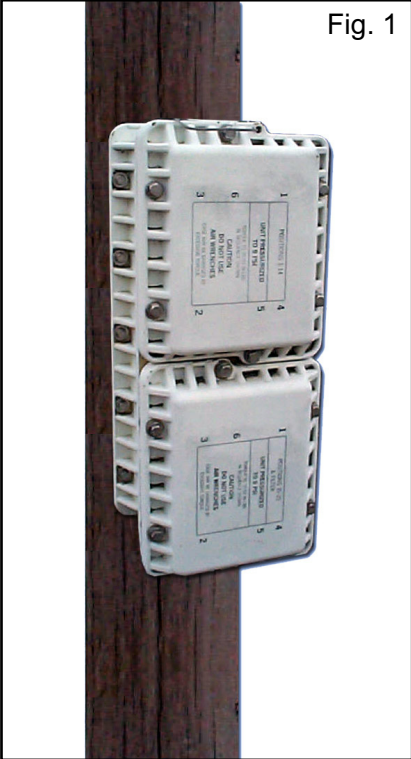

T1 Repeater Test Kit

EXT-238K3

The EXT-238K3 Kit is designed for technicians who test at T1 Line Repeater Housings, such as 818 apparatus cases. (see Fig. 1) The Kit Includes:

Fig. 1

(1) # EXT-238
T1 Line Repeater Access Board

CenturyLink MAT #
1157439 (Kit)

CenturyLink MAT #
1157499
 (test board only)

(1) # 600209
Carrying Case

CenturyLink MAT #
1157463
 (carrying case only)

(1) # 400210RD-03
Bantam to Bantam - Red, (3')

(1) # 400210ARD-03
Bantam to Alligator Clips - Red, (3')

(1) # 400210BK-03
Bantam to Bantam - Black, (3')

(1) # 400210ABK-03
Bantam to Alligator Clips - Black, (3')

Ordering Information:

EXT-238K3

T1 Repeater Access Kit

includes: (1) EXT-238, (1) 400210RD-03, (1) 400210BK-03,
(1) 400210ARD-03, (1) 400210ABK-03 & (1) 600209