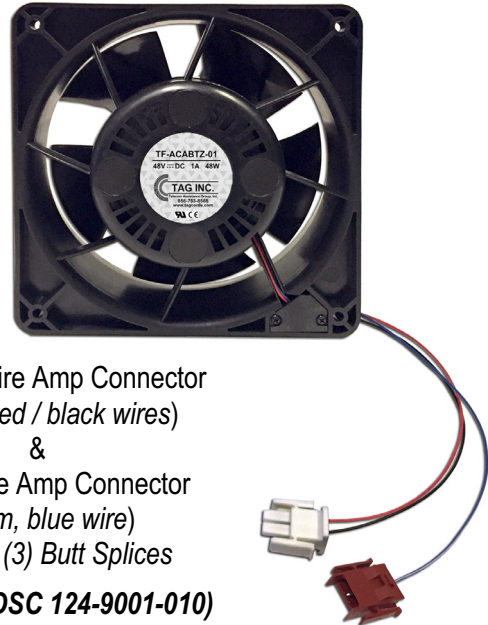

OSP Cabinet Heat Exchanger Fans

"LS2000 / 2030 - Tarzan"

PN # TF-ACABTZ-01

48V Heat Exchanger (Tarzan) for
Litespan 2000 (LSC-2030) Cabinet Heat Stack

DSC LITESPAN 2000 (LSC-2030) CABINET
(INSIDE VIEW OF HEAT STACK)

CenturyLink MAT #
1359388

w/ (1) - 2 Wire Amp Connector
(Power, red / black wires)
&
(1) - 1 Wire Amp Connector
(Alarm, blue wire)
Includes (3) Butt Splices
(Equiv. to DSC 124-9001-010)

"LS2000 / 2030 - Lower"

PN # TF-ACABLHX-01

48V Heat Exchanger (Lower) for
Litespan 2000 (LSC-2030) Cabinet

CenturyLink MAT #
1460436

w/ (1) - 2 Wire Amp Connector
(Power, red (+) / black (-) wires)
&
(1) - 1 Wire Amp Connector
(Sensor, blue wire)

"Lorain Power Module"

PN # TF-LPM-01

48V Fan for Lorain Power Module
w/ Power Prongs

POWER PRONGS
PLUG WIRES: YELLOW (+) BROWN (-)

(fan only - use in existing Lorain 427215900 Power Modules)

TF-LPM-01

**LORAIN
POWER
MODULE**
(NOT SUPPLIED)