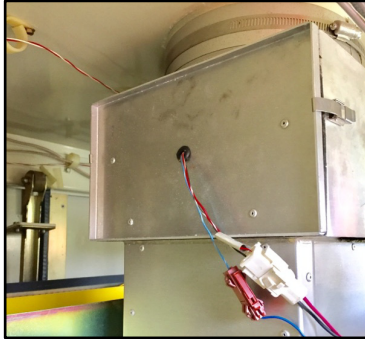

OSP Cabinet Heat Exchanger Fans

"LS2000 / 2030 - Tarzan"

PN # TF-ACABTZ-01

48V Heat Exchanger (Tarzan) for
Litespan 2000 (LSC-2030) Cabinet Heat Stack

DSC LITESPAN 2000 (LSC-2030) CABINET
(INSIDE VIEW OF HEAT STACK)

CenturyLink MAT #
1359388

w/ (1) - 2 Wire Amp Connector
(Power, red / black wires)
&
(1) - 1 Wire Amp Connector
(Alarm, blue wire)
Includes (3) Butt Splices
(Equiv. to DSC 124-9001-010)

"LS2000 / 2030 - Lower"