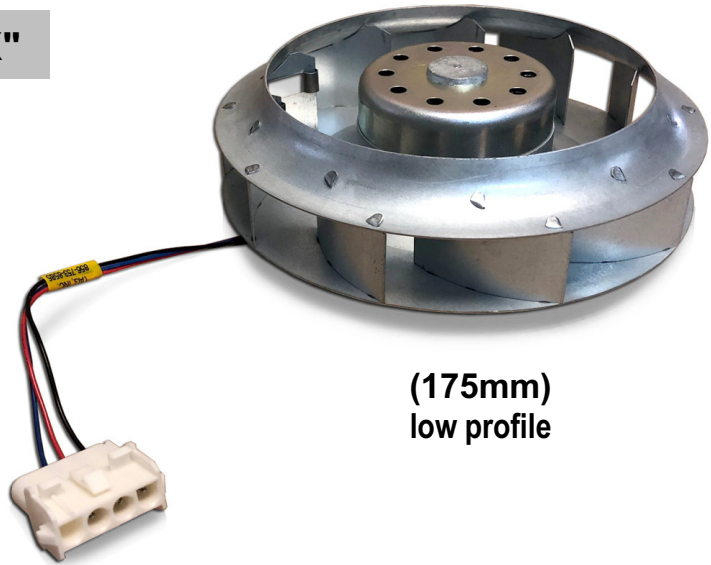

## "OPM 640 Roof (Retro Fit) HX"

**PN # TF-OPM640HX**  
**(175mm) "Low Profile"**  
Heat Exchanger Replacement for  
**OPM 640 Cabinet**  
**(Retro Fit Roof)**

*w/ 3 Wire, 4 Pin Plug*

**(175mm)**  
**low profile**

### RETRO FIT ROOF FAN UNIT

**NEW TAG FAN**  
**(# TF-OPM640HX)**

#### Ordering Information:

**TF-OPM640HX** (175mm) "Low Profile" Heat Exchanger for  
OPM 640 Cabinet (Retro Fit Roof)  
w/ 3 Wire, 4 Pin Plug