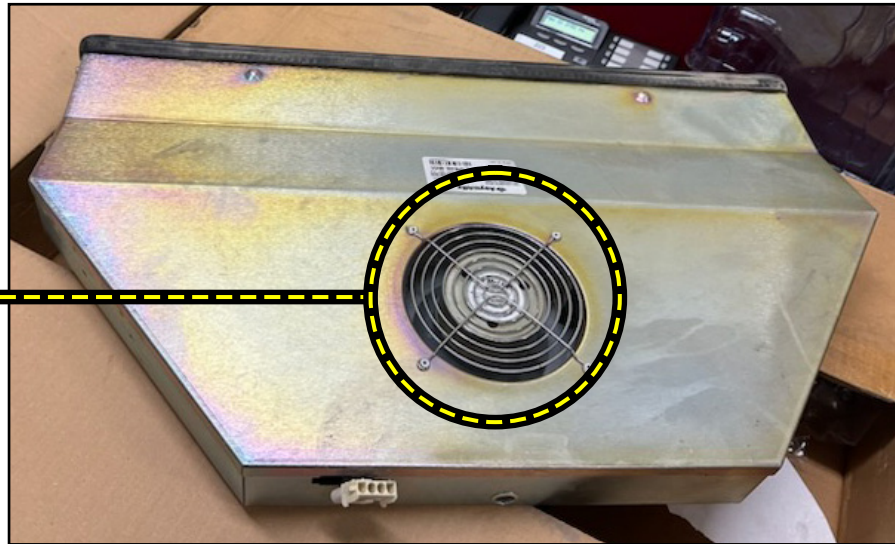

## "OPM 640 Roof (Retro Fit) HX"

**PN # TF-OPM640HX**  
**(175mm) "Low Profile"**  
Heat Exchanger Replacement for  
**OPM 640 Cabinet**  
**(Retro Fit Roof)**

*w/ 3 Wire, 4 Pin Plug*

**(175mm)**  
**low profile**

#### Ordering Information:

**TF-OPM640HX** (175mm) "Low Profile" Heat Exchanger for  
OPM 640 Cabinet (Retro Fit Roof)  
w/ 3 Wire, 4 Pin Plug