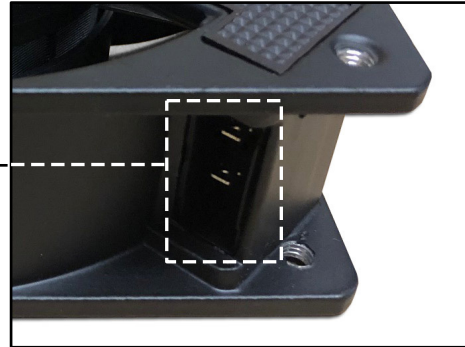

(Lorain / Marconi) Rectifier Unit Replacement Fans

220VAC

"RHM-400/800 Rectifier"

POWER PRONGS

Ordering Information:

TF-RHM400-01 RHM-400/800 Rectifier Unit (Lorain / Marconi),
220VAC Replacement Fan w/ Power Prongs
(use in RHM400D50 & RHM800E50 Rectifier Units)

CenturyLink MAT #

1341529

48VDC

"A50B50 Rectifier"

2 WIRE PLUG

Ordering Information:

TF-LRA50B50-01 A50B50 Rectifier Unit (Lorain / Marconi),
48 Volt Replacement Fan w/ 2 Wire Plug

CenturyLink MAT #