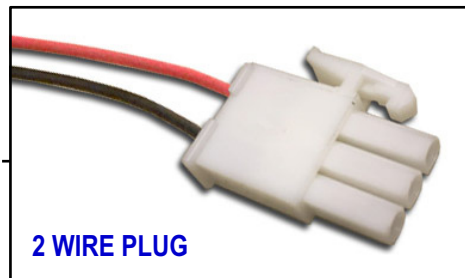

(Lorain / Marconi) Rectifier Unit Replacement Fans

220VAC

"RHM-400/800 Rectifier"

POWER PRONGS

Ordering Information:

TF-RHM400-01 RHM-400/800 Rectifier Unit (Lorain / Marconi),
220VAC Replacement Fan w/ Power Prongs
(use in RHM400D50 & RHM800E50 Rectifier Units)

CenturyLink MAT #

1341529

48VDC

"A50B50 Rectifier"

2 WIRE PLUG

Ordering Information:

TF-LRA50B50-01 A50B50 Rectifier Unit (Lorain / Marconi),
48 Volt Replacement Fan w/ 2 Wire Plug

CenturyLink MAT #