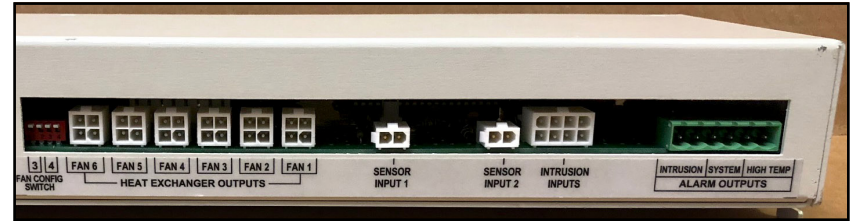

Fan Environmental Control Unit (ECU) Replacement for Remote Cabinet Sites

TFC-MESA246-01

REMOTE CABINET w/ ECU

- Drop-In Replacement for Remote Cabinet (Sites)
- Variable Speed Control 2, 4 or 6 Fans
- Battery Life Conservation
- Heat Exchanger Fan Life Conservation
- Reduces Energy Costs
- Plug & Play (no programming)
- Alarms for Fans, Fuses, High Temps & Intrusion

PN # TFC-MESA246-01
Fan Environmental Control Unit (ECU) Replacement for Remote Cabinet Sites

(BACK VIEW)

(FRONT VIEW)

Ordering Information:

| | |
|------------------------|--|
| TFC-MESA246-01 | Fan Environmental Control Unit (ECU) for Remote Cabinet Sites <i>Includes: (2) # TFCS-MESA30-12, Temperature Sensors</i> |
| TFCS-MESA246-08 | Extension Cable for Mesa Fan Controllers found in Mesa, 52, 192 & 384 type cabinets (4 Wire Cable w/ 4 Pin Connectors (8')) |
| TFCS-M225TP | Extension Cable for Mesa 246 ECU to Upper Cabinet Fan, 20' - (not shown) |