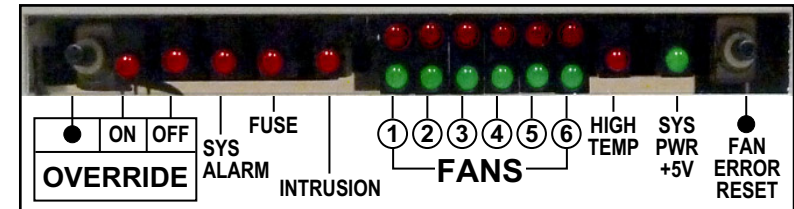

Fan Environmental Control Unit (ECU) Replacement for Remote Cabinet Sites

TFC-MESA246-01

REMOTE CABINET w/ ECU

- Drop-In Replacement for Remote Cabinet (Sites)
- Variable Speed Control 2, 4 or 6 Fans
- Battery Life Conservation
- Heat Exchanger Fan Life Conservation
- Reduces Energy Costs
- Plug & Play (no programming)
- Alarms for Fans, Fuses, High Temps & Intrusion

PN # TFC-MESA246-01
Fan Environmental Control Unit (ECU) Replacement for Remote Cabinet Sites

(BACK VIEW)

(FRONT VIEW)

Ordering Information:

| | |
|------------------------|--|
| TFC-MESA246-01 | Fan Environmental Control Unit (ECU) for Remote Cabinet Sites <i>Includes: (2) # TFCS-MESA30-12, Temperature Sensors</i> |
| TFCS-MESA246-08 | Extension Cable for Mesa Fan Controllers found in Mesa, 52, 192 & 384 type cabinets (4 Wire Cable w/ 4 Pin Connectors (8')) |
| TFCS-M225TP | Extension Cable for Mesa 246 ECU to Upper Cabinet Fan, 20' - (not shown) |