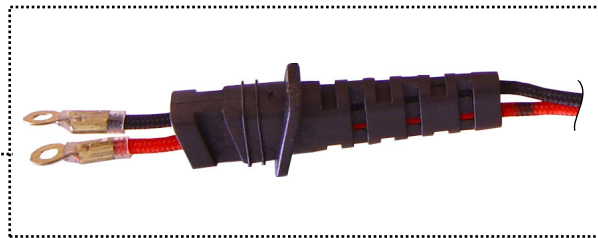

Hardwire Multi-Cords for Deluxe Weatherproof Butt-Sets

Deluxe Butt-Set

▶ Hardwire to Deluxe Butt-Sets

4 represents ordering code for Weatherproof Hardwire

5 represents 5' call for other lengths

Alligator	A	
Mini Test	B	
Wire Wrap	C	
Protector	D	
453A	E	
Bantam	F	
310	G	
526A	H	
88 Type (D Clip)	I	
526P (Porta)	J	
Snagless RJ11	K	
SLC 96	L	
Modular (RJ11)	M	
6P Alligator	O	
310 MDF	P	
110 Clip (C Clip)	Q	
76 Clip	R	
SLC 5	S	
360 Tools	T	
66 Blk Adapter	X	
Mini Alligator	Y	
Porta	Z	