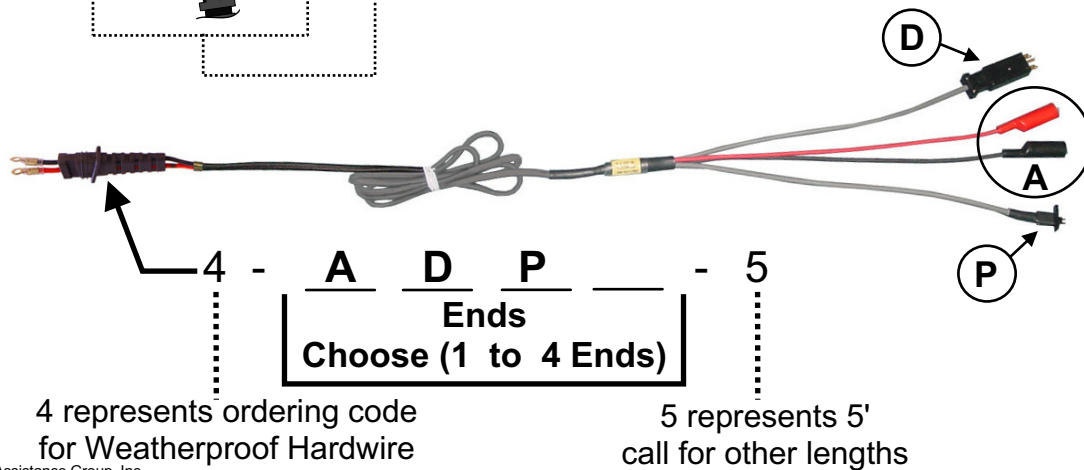

Hardwire Multi-Cords for Deluxe Weatherproof Butt-Sets

Deluxe Butt-Set

▶ Hardwire to Deluxe Butt-Sets

4 represents ordering code for Weatherproof Hardwire

5 represents 5' call for other lengths

Alligator	A	
Mini Test	B	
Wire Wrap	C	
Protector	D	
453A	E	
Bantam	F	
310	G	
526A	H	
88 Type (D Clip)	I	
526P (Porta)	J	
Snagless RJ11	K	
SLC 96	L	
Modular (RJ11)	M	
6P Alligator	O	
310 MDF	P	
110 Clip (C Clip)	Q	
76 Clip	R	
SLC 5	S	
360 Tools	T	
66 Blk Adapter	X	
Mini Alligator	Y	
Porta	Z	