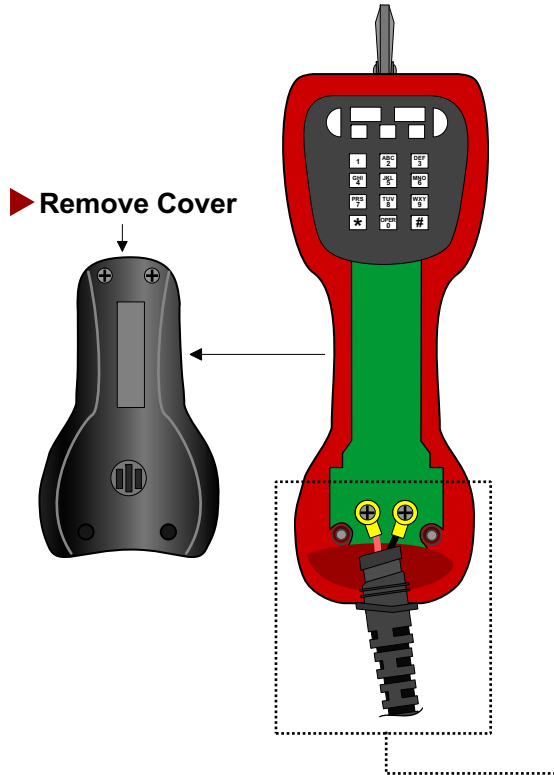

Hardwire Multi-Cords for Deluxe Weatherproof Butt-Sets

Deluxe Butt-Set

▶ Hardwire to Deluxe Butt-Sets

4 represents ordering code for Weatherproof Hardwire

5 represents 5' call for other lengths

Alligator	A	
Mini Test	B	
Wire Wrap	C	
Protector	D	
453A	E	
Bantam	F	
310	G	
526A	H	
88 Type (D Clip)	I	
526P (Porta)	J	
Snagless RJ11	K	
SLC 96	L	
Modular (RJ11)	M	
6P Alligator	O	
310 MDF	P	
110 Clip (C Clip)	Q	
76 Clip	R	
SLC 5	S	
360 Tools	T	
66 Blk Adapter	X	
Mini Alligator	Y	
Porta	Z	