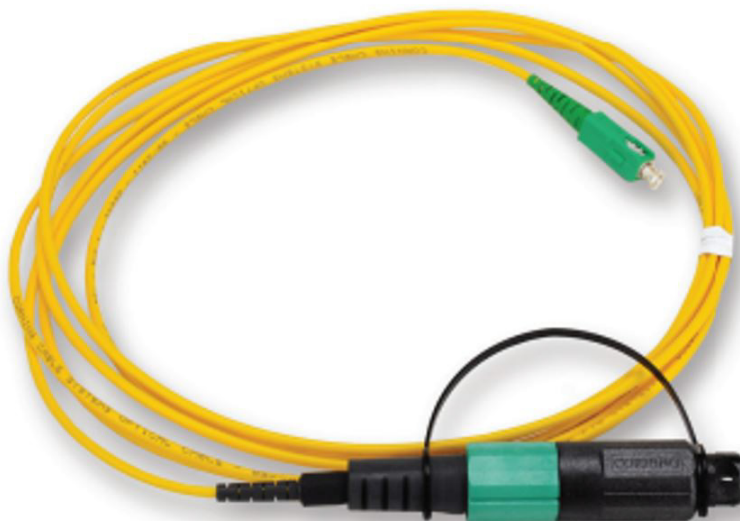

OptiTap Test Cable

PN # 400766AOPTM-03

**OptiTap SC/APC to Simplex SC/APC,
Singlemode (OS2), 2.9mm, 3 meters**

OptiTap Test Cable

- Designed for field testing of drop cables, terminals or closures
- Drop cable testing in FTTH (fiber-to-the-home)
- Directly connect to optical power meters for infield testing
- Custom make to be compatible with test set connectors SC/APC or SC/UPC
- Various lengths available

Ordering Information:

400766AOPTM-03

**OptiTap SC/APC to Simplex SC/APC,
Singlemode (OS2), 2.9mm, 3 meters**

Call for Pricing

150 Cooper Rd. (F-15)
W. Berlin, NJ 08091

www.tagcords.com

Telephone: (856) 753-8585