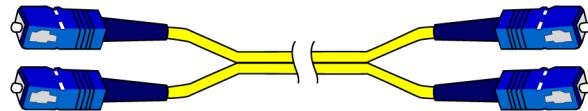

AT&T

FEATURES / APPLICATION

SC to SC, Singlemode Duplex, 2.0mm Yellow, UPC, (10')

- SINGLEMODE: Link between bulkhead adapters and terminal equipment

PART

400766D-10

12 STATE
Call for Pricing

SOUTHEAST
ATT.100016000

DESCRIPTION

DUPLEX SC to DUPLEX SC

Telecom Assistance Group (TAG)
www.tagcords.com

150 Cooper Rd. (F-15)
W. Berlin, NJ 08091

Telephone: (856) 753-8585
Fax: (856) 768-7645