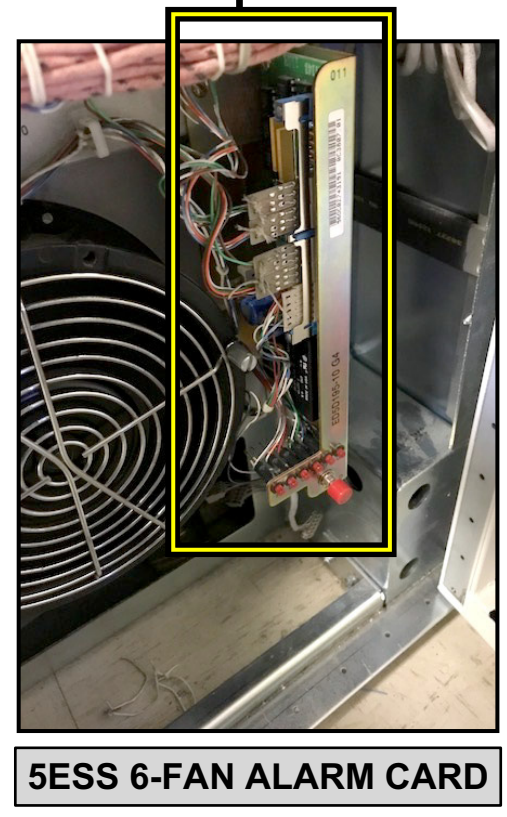

5ESS Replacement Fan Alarm Control Boards for AT&T

5ESS 6-FAN ALARM CARD UNIT REPLACEMENTS:

TFR-5ESSUAC-01
KS23884L1E

TFR-5ESSUAC-02
KS23884L3BV4

TFR-5ESSUAC-04
ED5D195-10 G3

TFR-5ESSUAC-05
ED5D195-10 G4

TFR-5ESSUAC-08
KS23884L1C

TFR-5ESSUAC-09
KS23884L1D

TFR-5ESSUAC-10
KS23884L1G

5ESS 3-FAN ALARM CARD UNIT REPLACEMENTS:

TFR-5ESSUAC-03
ED5D195-10 G2

TFR-5ESSUAC-06
ED5D195-10 G5

TFR-5ESSUAC-07
J5D003BE-1