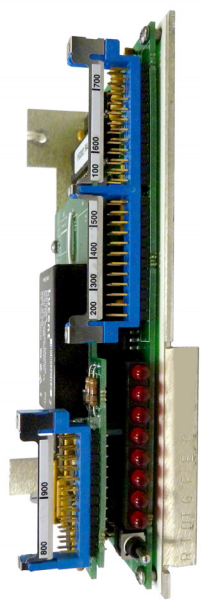

5ESS Replacement Fan Alarm Control Boards for AT&T

5ESS 6-FAN ALARM CARD UNIT REPLACEMENTS:

TFR-5ESSUAC-01
KS23884L1E

TFR-5ESSUAC-02
KS23884L3BV4

TFR-5ESSUAC-04
ED5D195-10 G3

TFR-5ESSUAC-05
ED5D195-10 G4

TFR-5ESSUAC-08
KS23884L1C

TFR-5ESSUAC-09
KS23884L1D

TFR-5ESSUAC-10
KS23884L1G

5ESS 3-FAN ALARM CARD UNIT REPLACEMENTS:

TFR-5ESSUAC-03
ED5D195-10 G2

TFR-5ESSUAC-06
ED5D195-10 G5

TFR-5ESSUAC-07
J5D003BE-1