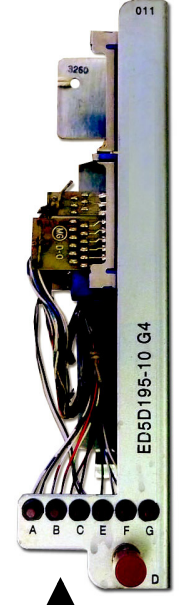

5ESS Replacement Fan Alarm Control Boards for AT&T

5ESS 6-FAN ALARM CARD UNIT REPLACEMENTS:

TFR-5ESSUAC-01
KS23884L1E

TFR-5ESSUAC-02
KS23884L3BV4

TFR-5ESSUAC-04
ED5D195-10 G3

TFR-5ESSUAC-05
ED5D195-10 G4

TFR-5ESSUAC-08
KS23884L1C

TFR-5ESSUAC-09
KS23884L1D

TFR-5ESSUAC-10
KS23884L1G

5ESS 3-FAN ALARM CARD UNIT REPLACEMENTS:

TFR-5ESSUAC-03
ED5D195-10 G2

TFR-5ESSUAC-06
ED5D195-10 G5

TFR-5ESSUAC-07
J5D003BE-1