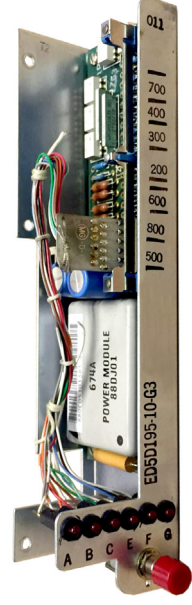

5ESS Replacement Fan Alarm Control Boards for AT&T

5ESS 6-FAN ALARM CARD UNIT REPLACEMENTS:

TFR-5ESSUAC-01
KS23884L1E

TFR-5ESSUAC-02
KS23884L3BV4

TFR-5ESSUAC-04
ED5D195-10 G3

TFR-5ESSUAC-05
ED5D195-10 G4

TFR-5ESSUAC-08
KS23884L1C

TFR-5ESSUAC-09
KS23884L1D

TFR-5ESSUAC-10
KS23884L1G

5ESS 3-FAN ALARM CARD UNIT REPLACEMENTS:

TFR-5ESSUAC-03
ED5D195-10 G2

TFR-5ESSUAC-06
ED5D195-10 G5

TFR-5ESSUAC-07
J5D003BE-1