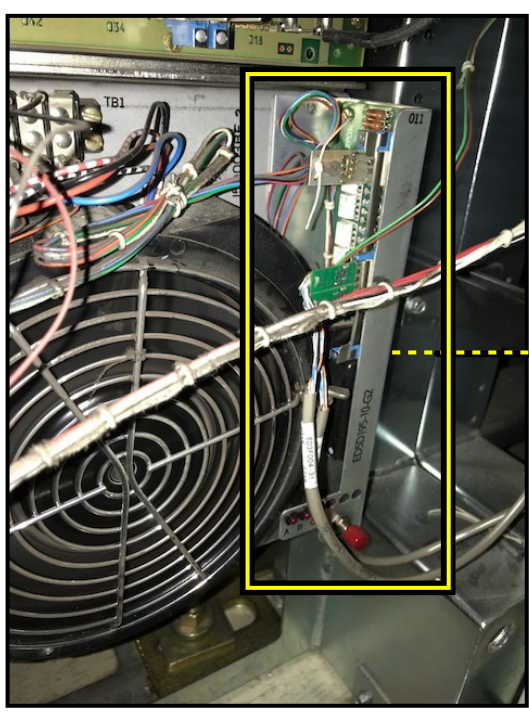

5ESS Replacement Fan Alarm Control Boards for AT&T

5ESS 6-FAN ALARM CARD UNIT REPLACEMENTS:

TFR-5ESSUAC-01
KS23884L1E

TFR-5ESSUAC-02
KS23884L3BV4

TFR-5ESSUAC-04
ED5D195-10 G3

TFR-5ESSUAC-05
ED5D195-10 G4

TFR-5ESSUAC-08
KS23884L1C

TFR-5ESSUAC-09
KS23884L1D

TFR-5ESSUAC-10
KS23884L1G

5ESS 3-FAN ALARM CARD UNIT REPLACEMENTS:

TFR-5ESSUAC-03
ED5D195-10 G2

TFR-5ESSUAC-06
ED5D195-10 G5

TFR-5ESSUAC-07
J5D003BE-1