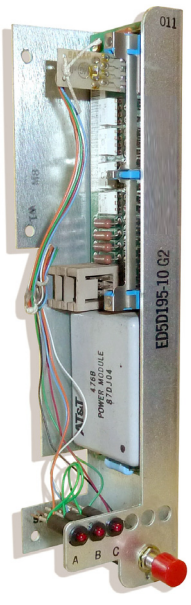

5ESS Replacement Fan Alarm Control Boards for AT&T

5ESS 6-FAN ALARM CARD UNIT REPLACEMENTS:

TFR-5ESSUAC-01
KS23884L1E

TFR-5ESSUAC-02
KS23884L3BV4

TFR-5ESSUAC-04
ED5D195-10 G3

TFR-5ESSUAC-05
ED5D195-10 G4

TFR-5ESSUAC-08
KS23884L1C

TFR-5ESSUAC-09
KS23884L1D

TFR-5ESSUAC-10
KS23884L1G

5ESS 3-FAN ALARM CARD UNIT REPLACEMENTS:

TFR-5ESSUAC-03
ED5D195-10 G2

TFR-5ESSUAC-06
ED5D195-10 G5

TFR-5ESSUAC-07
J5D003BE-1