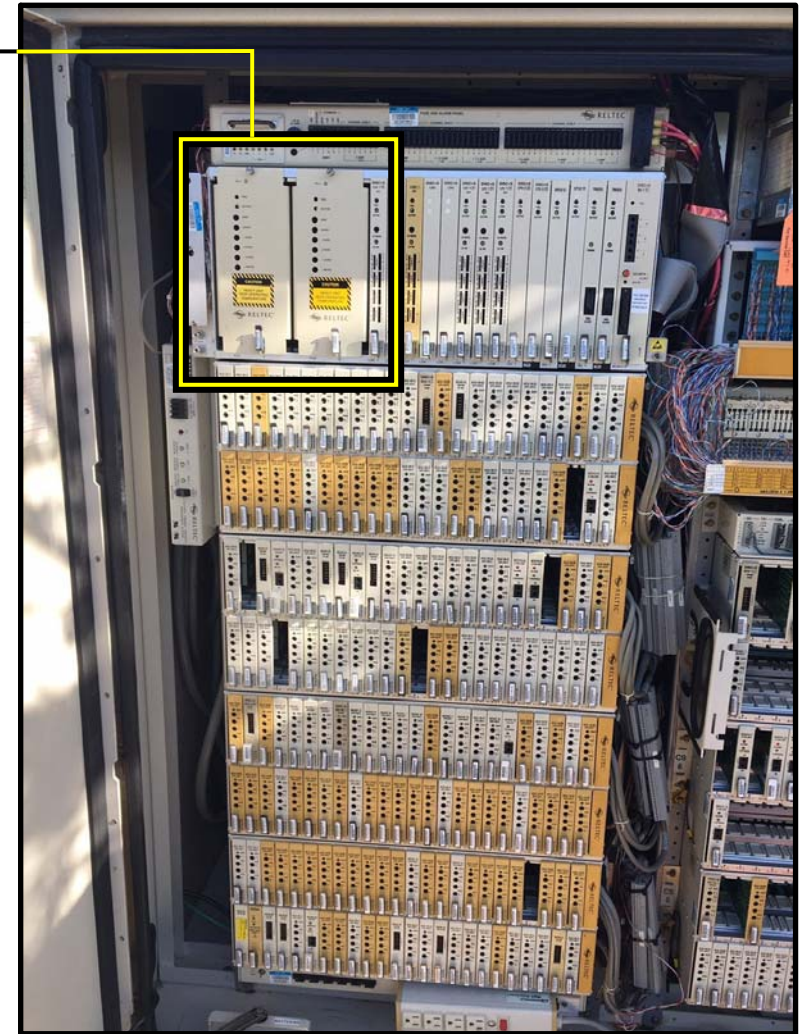

TAG Inc. - (REPAIRS) MARCONI / RELTEC / TELLABS POWER CONTROL UNITS (PCU's)

- Trace Circuitry Testing & Repair

- Component Testing & Replacement

Repair Benefits:

- Save Engineering \$\$ on new OSP equipment

- Ease of Replacement "Swap out"

- Reduce down time & Simplex troubles

**BEFORE ORDERING,
PLEASE CALL or EMAIL:**

856-753-8585
custsvcs@tagcords.com

AT&T PID # *	Model # / Description
ATT.200008089	TRR-PCU-01 <i>(power supply - type 1)</i>
ATT.200008098	TRR-PCU-02 <i>(power supply - type 2)</i>
ATT.200008088	TRR-PCU-03 <i>(diagonal connectors)</i>
* CALL before ordering PID numbers	